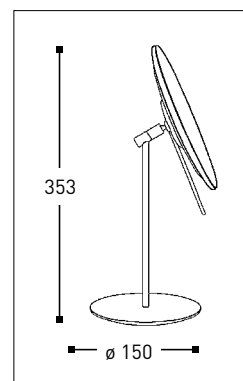

Product Details

Magnifying Mirrors Unlighted

Reflection

COSMO MINIMALIST

- Free standing
- 3x magnification
- Full pivotal adjustment

Code	Version	
020488	chrome	ø 200 mm

Cleaning Instructions - Magnifying Mirrors: