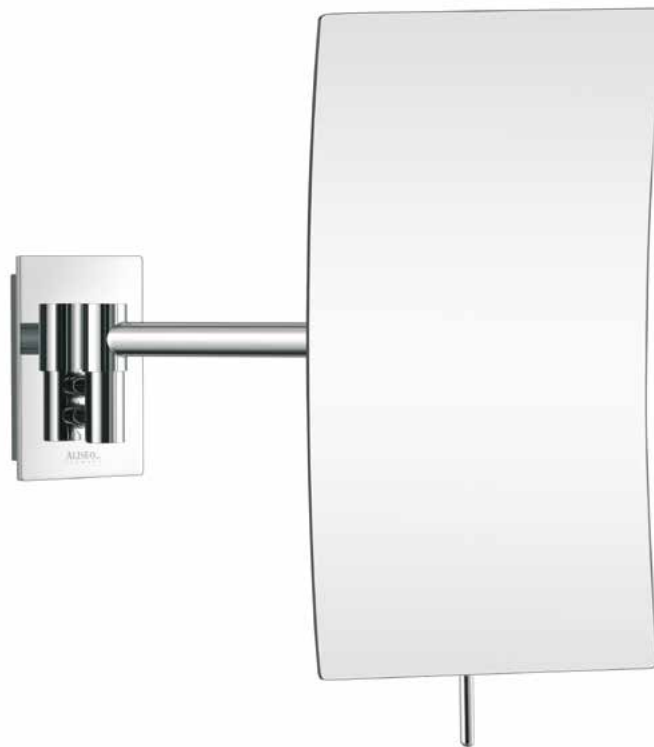

# Product Details

Magnifying Mirrors Unlighted

*Reflection*

## COSMO MINIMALIST

- Single arm
- 3x magnification
- Full pivotal adjustment
- Covered backplate

Code	Version	
020563	chrome	160 x 240 mm