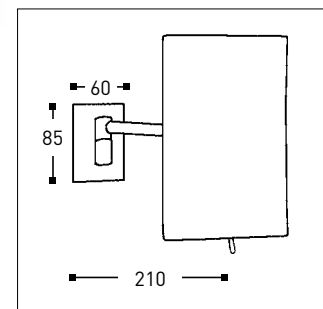

## COSMO MINIMALIST

- Single arm
- 3x magnification
- Full pivotal adjustment
- Covered backplate

Code	Version	
020563	chrome	160 x 240 mm