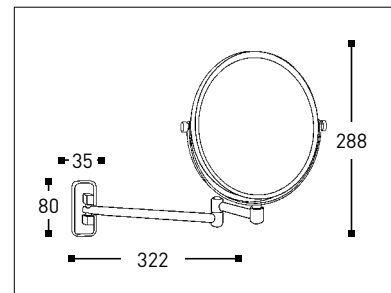

## CONCIERGE COLLECTION

- Shortened twin arm
- 2 mirrors: plain and 3x magnification
- Covered backplate

Code	Version	
020570	chrome	ø 200 mm