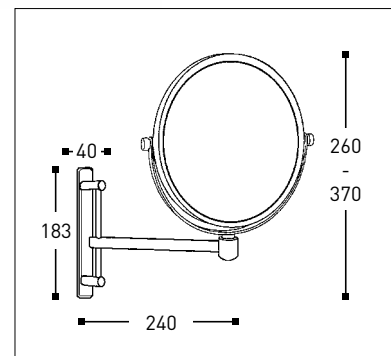

Product Details

Magnifying Mirrors Unlighted

Reflection

CONCIERGE COLLECTION

- Single arm
- 2 mirrors: plain and 3x magnification
- Height adjustable
- Covered backplate

Code	Version	
020597	chrome	ø 200 mm