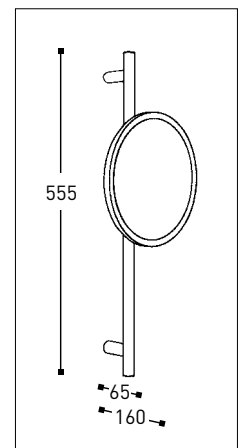

Product Details

Magnifying Mirrors Unlighted

Reflection

CONCIERGE COLLECTION

- Wall bar 'Slim'
- 3x magnification
- Full pivotal adjustment
- Covered backplate

Code	Version	
020614	chrome	ø 200 mm

Cleaning Instructions - Magnifying Mirrors: