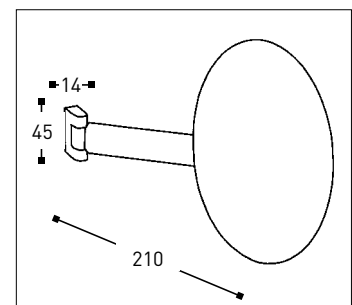

Product Details

Magnifying Mirrors Unlighted

Reflection

FACE

- Single arm
- 3x magnification
- Full pivotal adjustment
- Covered backplate

Code	Version	
020795	chrome	ø 200 mm

Cleaning Instructions - Magnifying Mirrors: