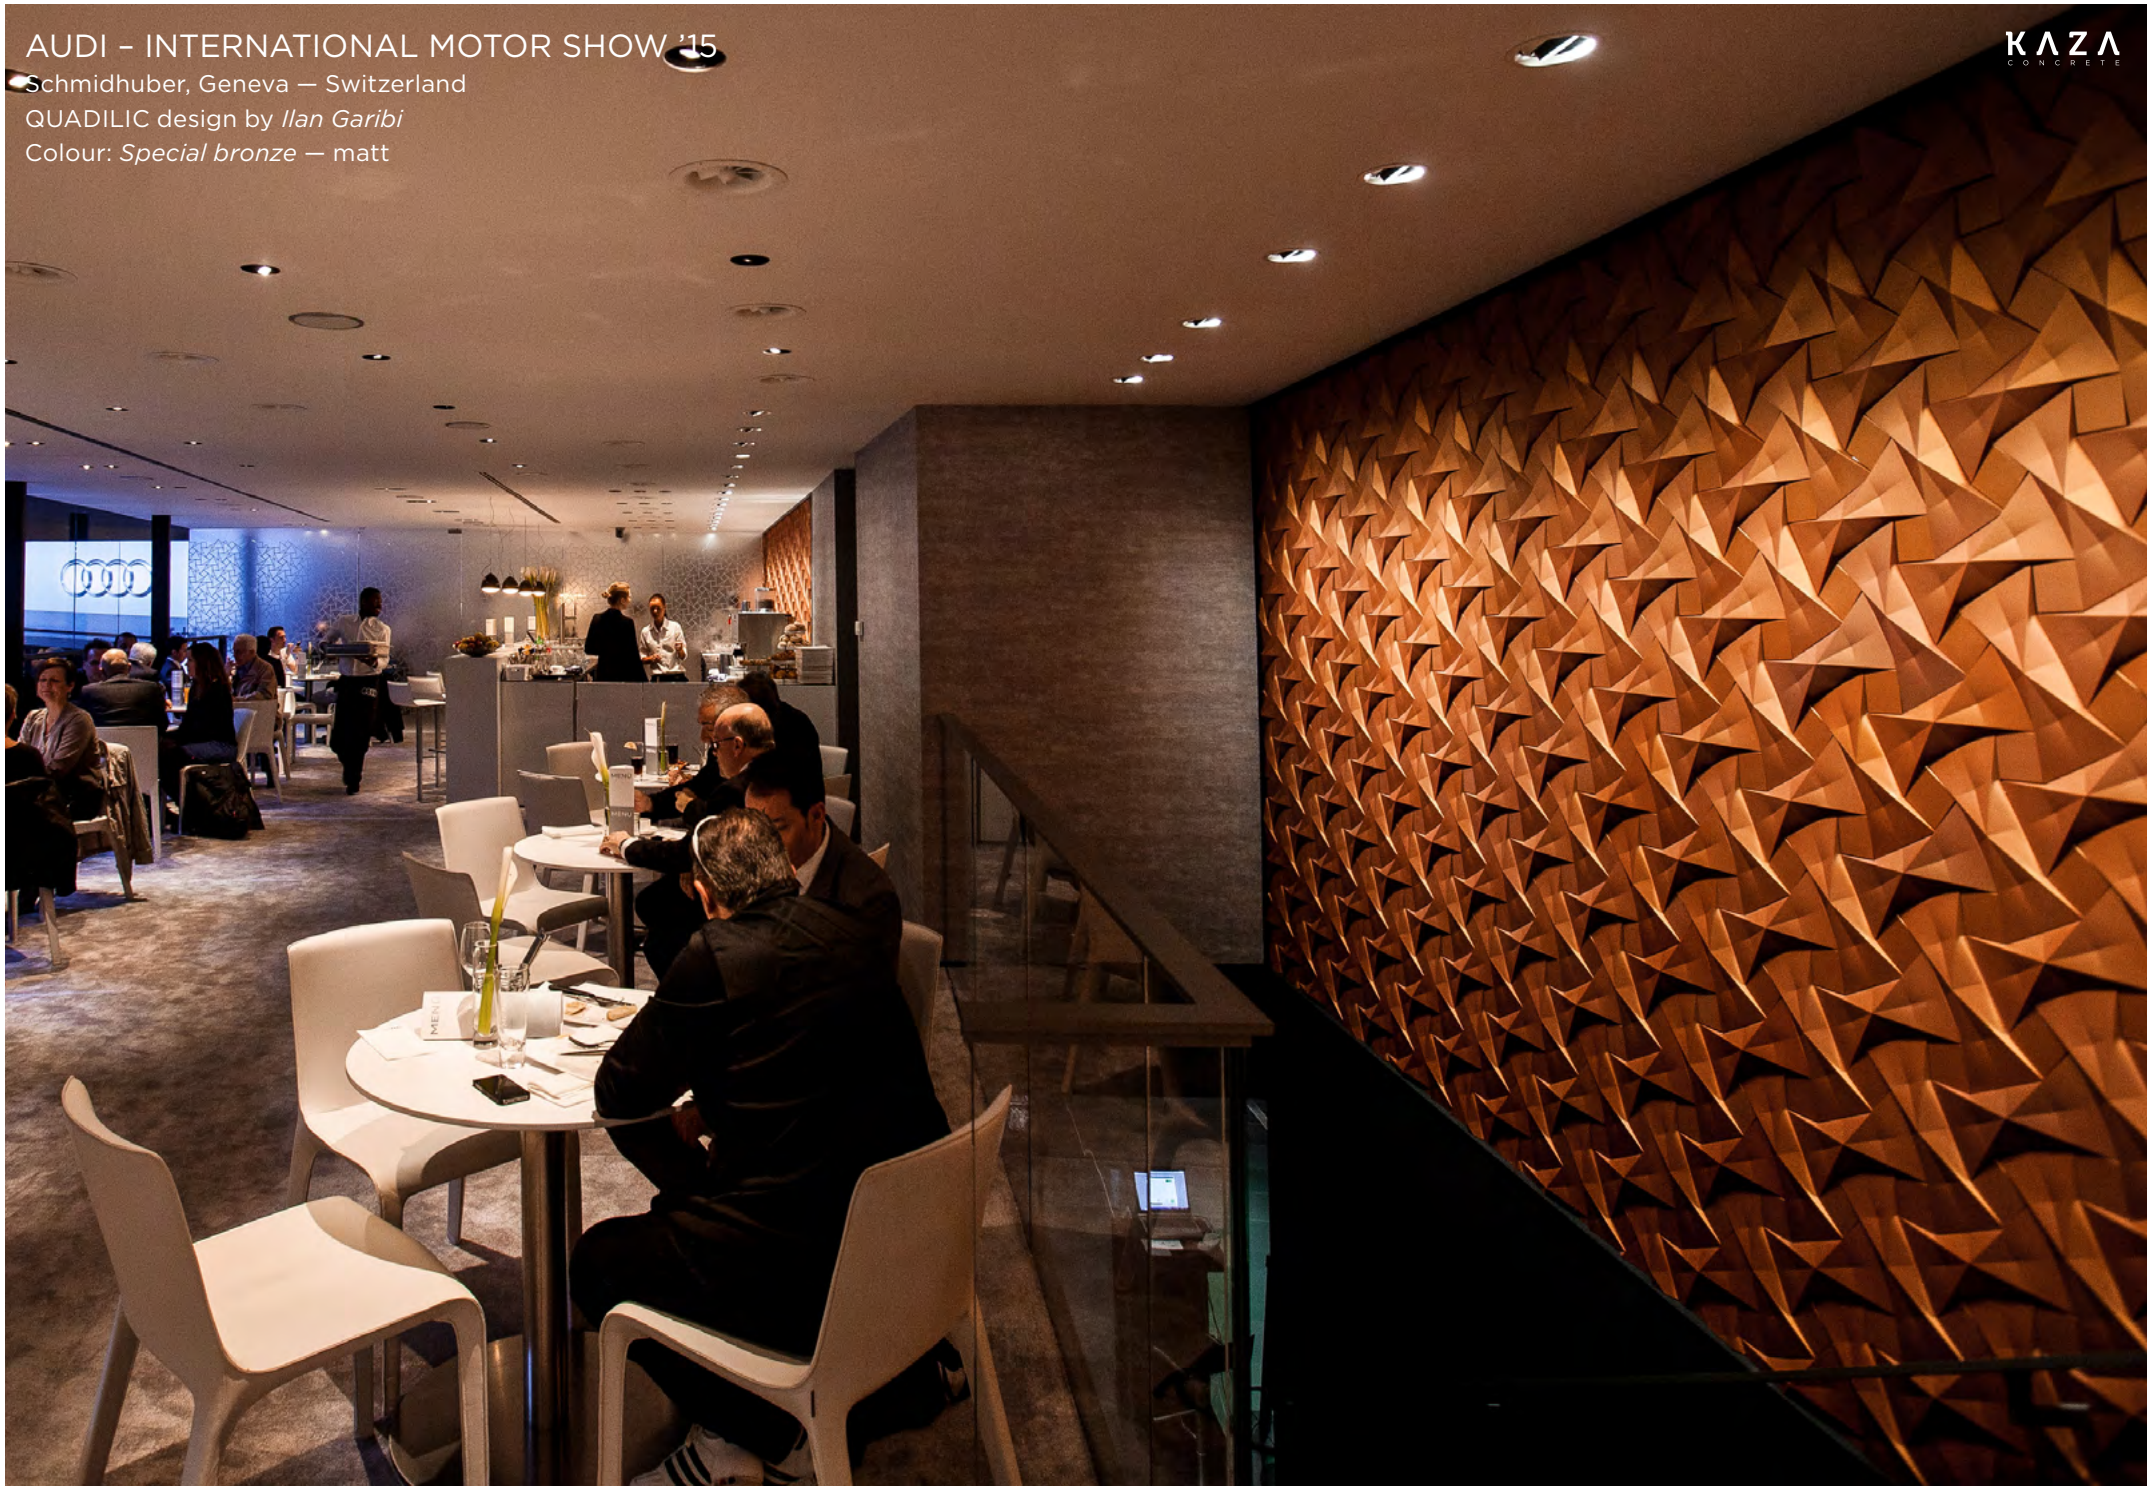

AUDI - INTERNATIONAL MOTOR SHOW '15

Schmidhuber, Geneva - Switzerland

QUADILIC design by *Ilan Garibi*

Colour: *Special bronze* - matt

KAZA
CONCRETE