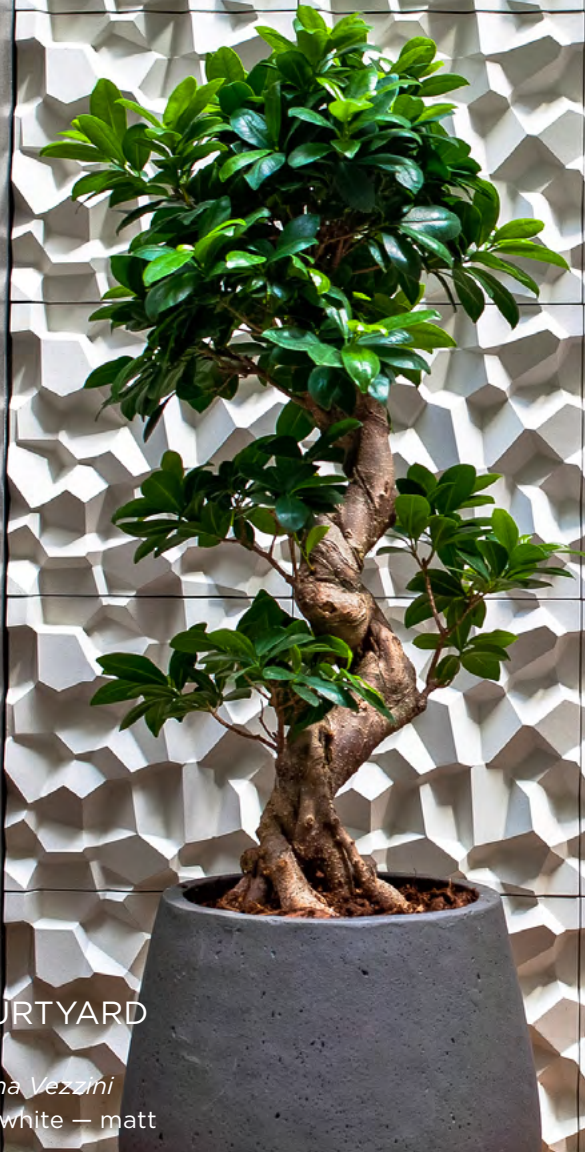

SHOWROOM COURTYARD
London — UK
PENTA design by *Cristina Vezzini*
Colour: *Hello Eternity* / white — matt