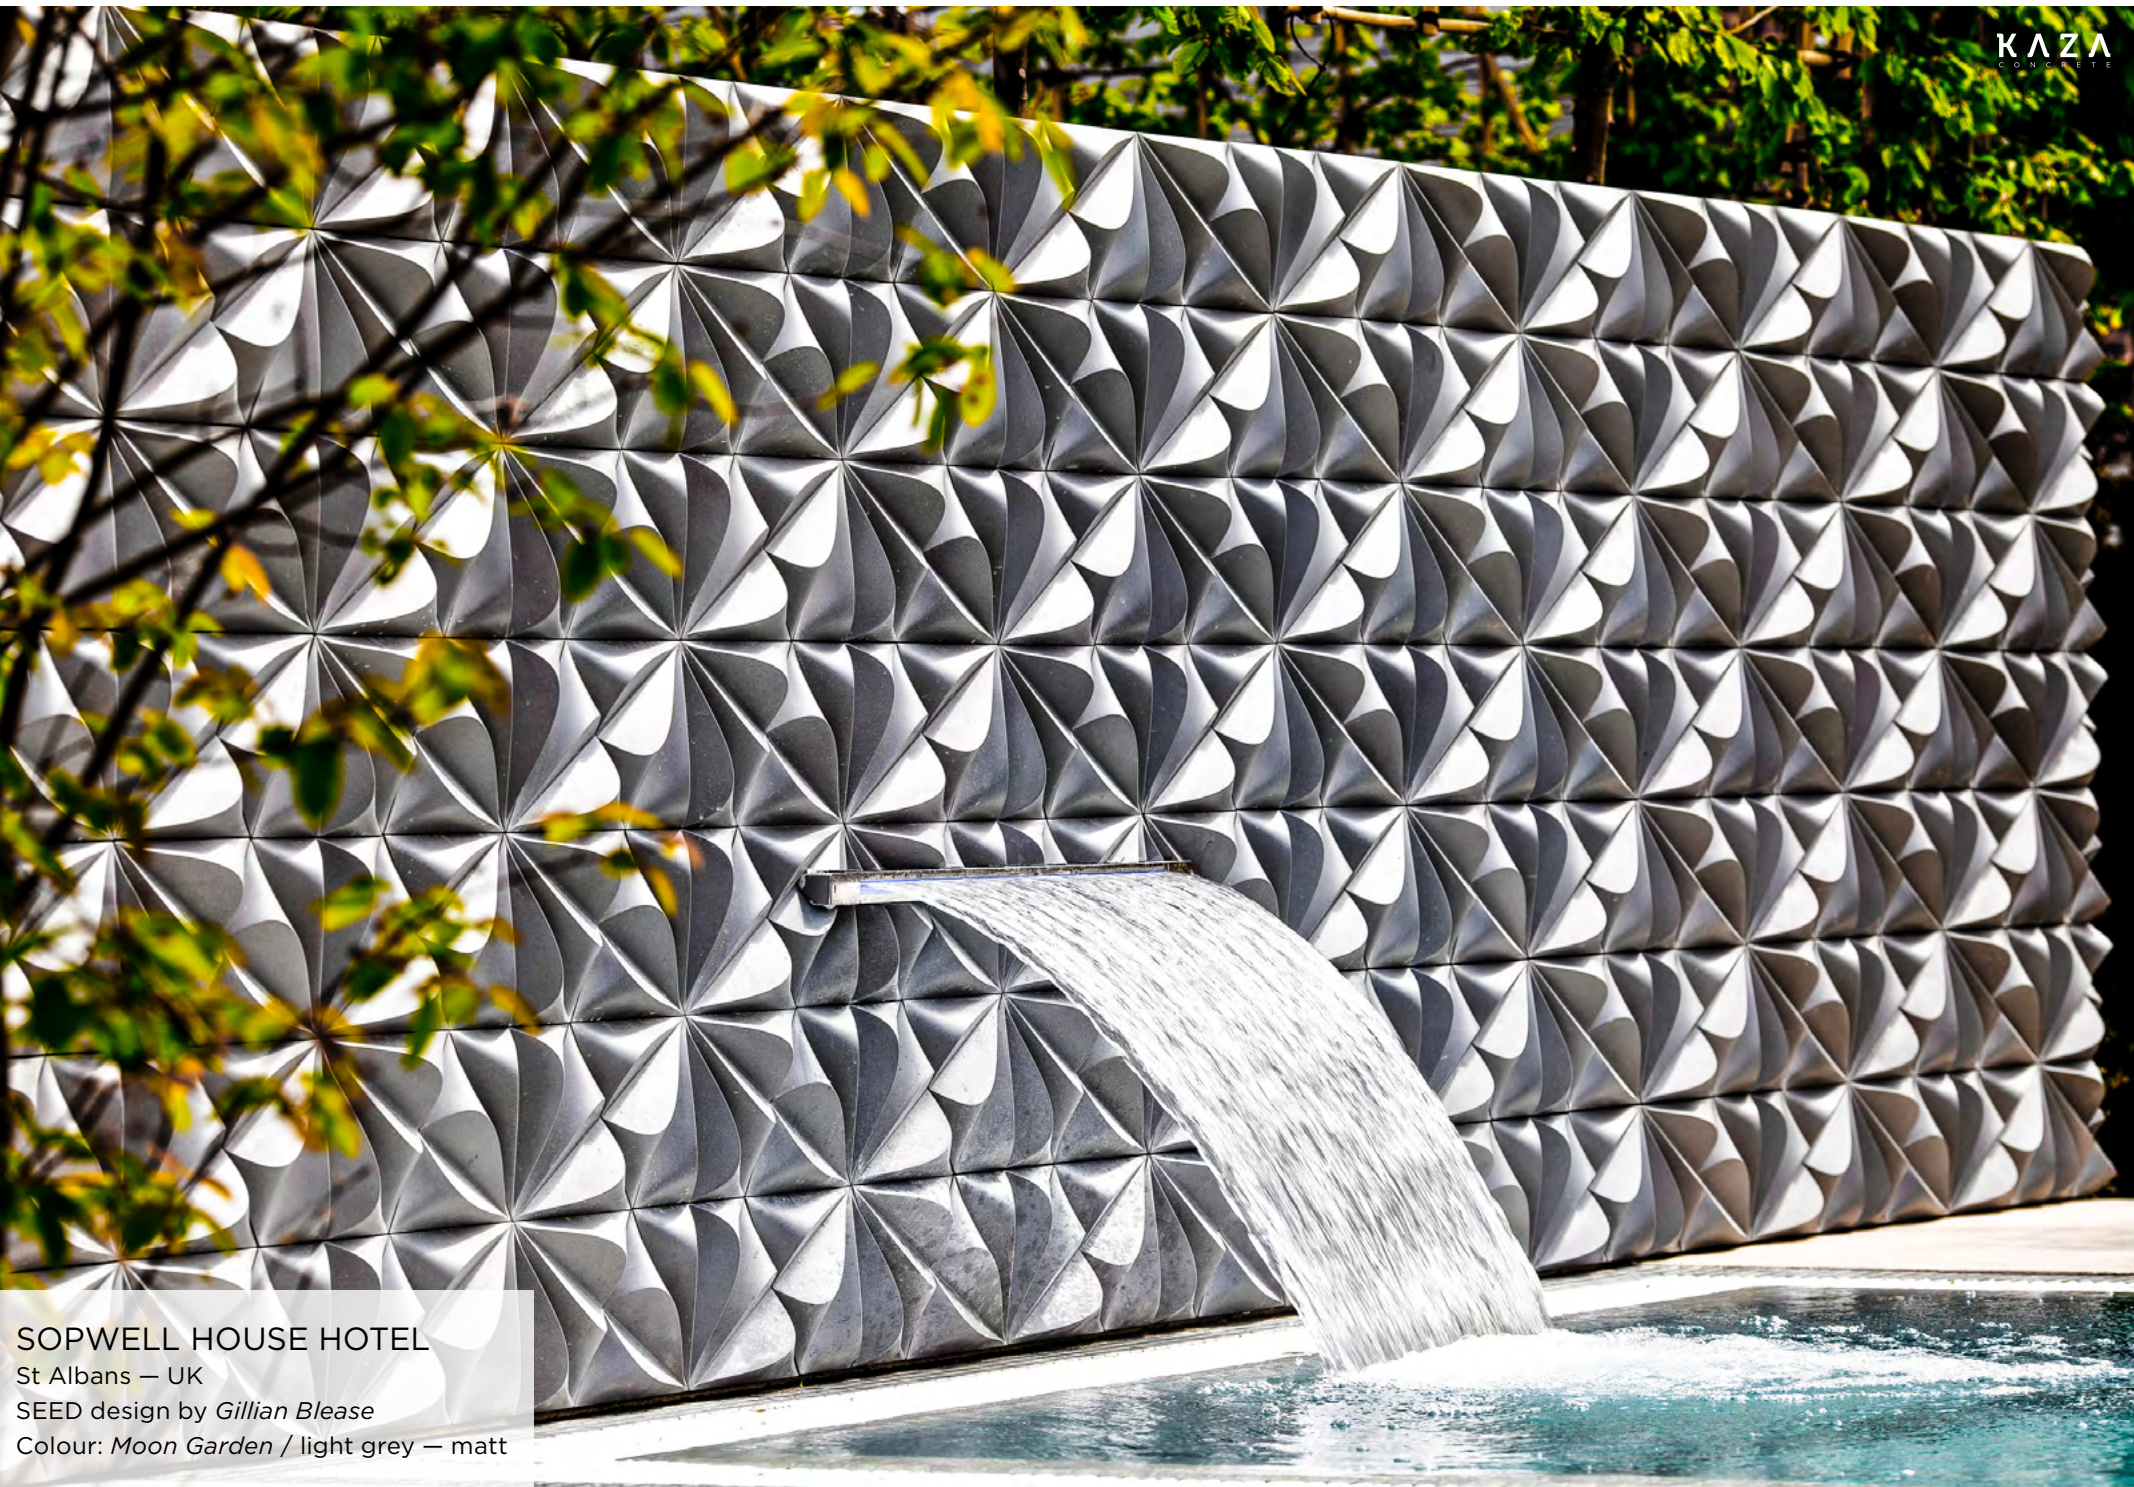

SOPWELL HOUSE HOTEL
St Albans — UK
SEED design by *Gillian Blease*
Colour: *Moon Garden* / light grey — matt