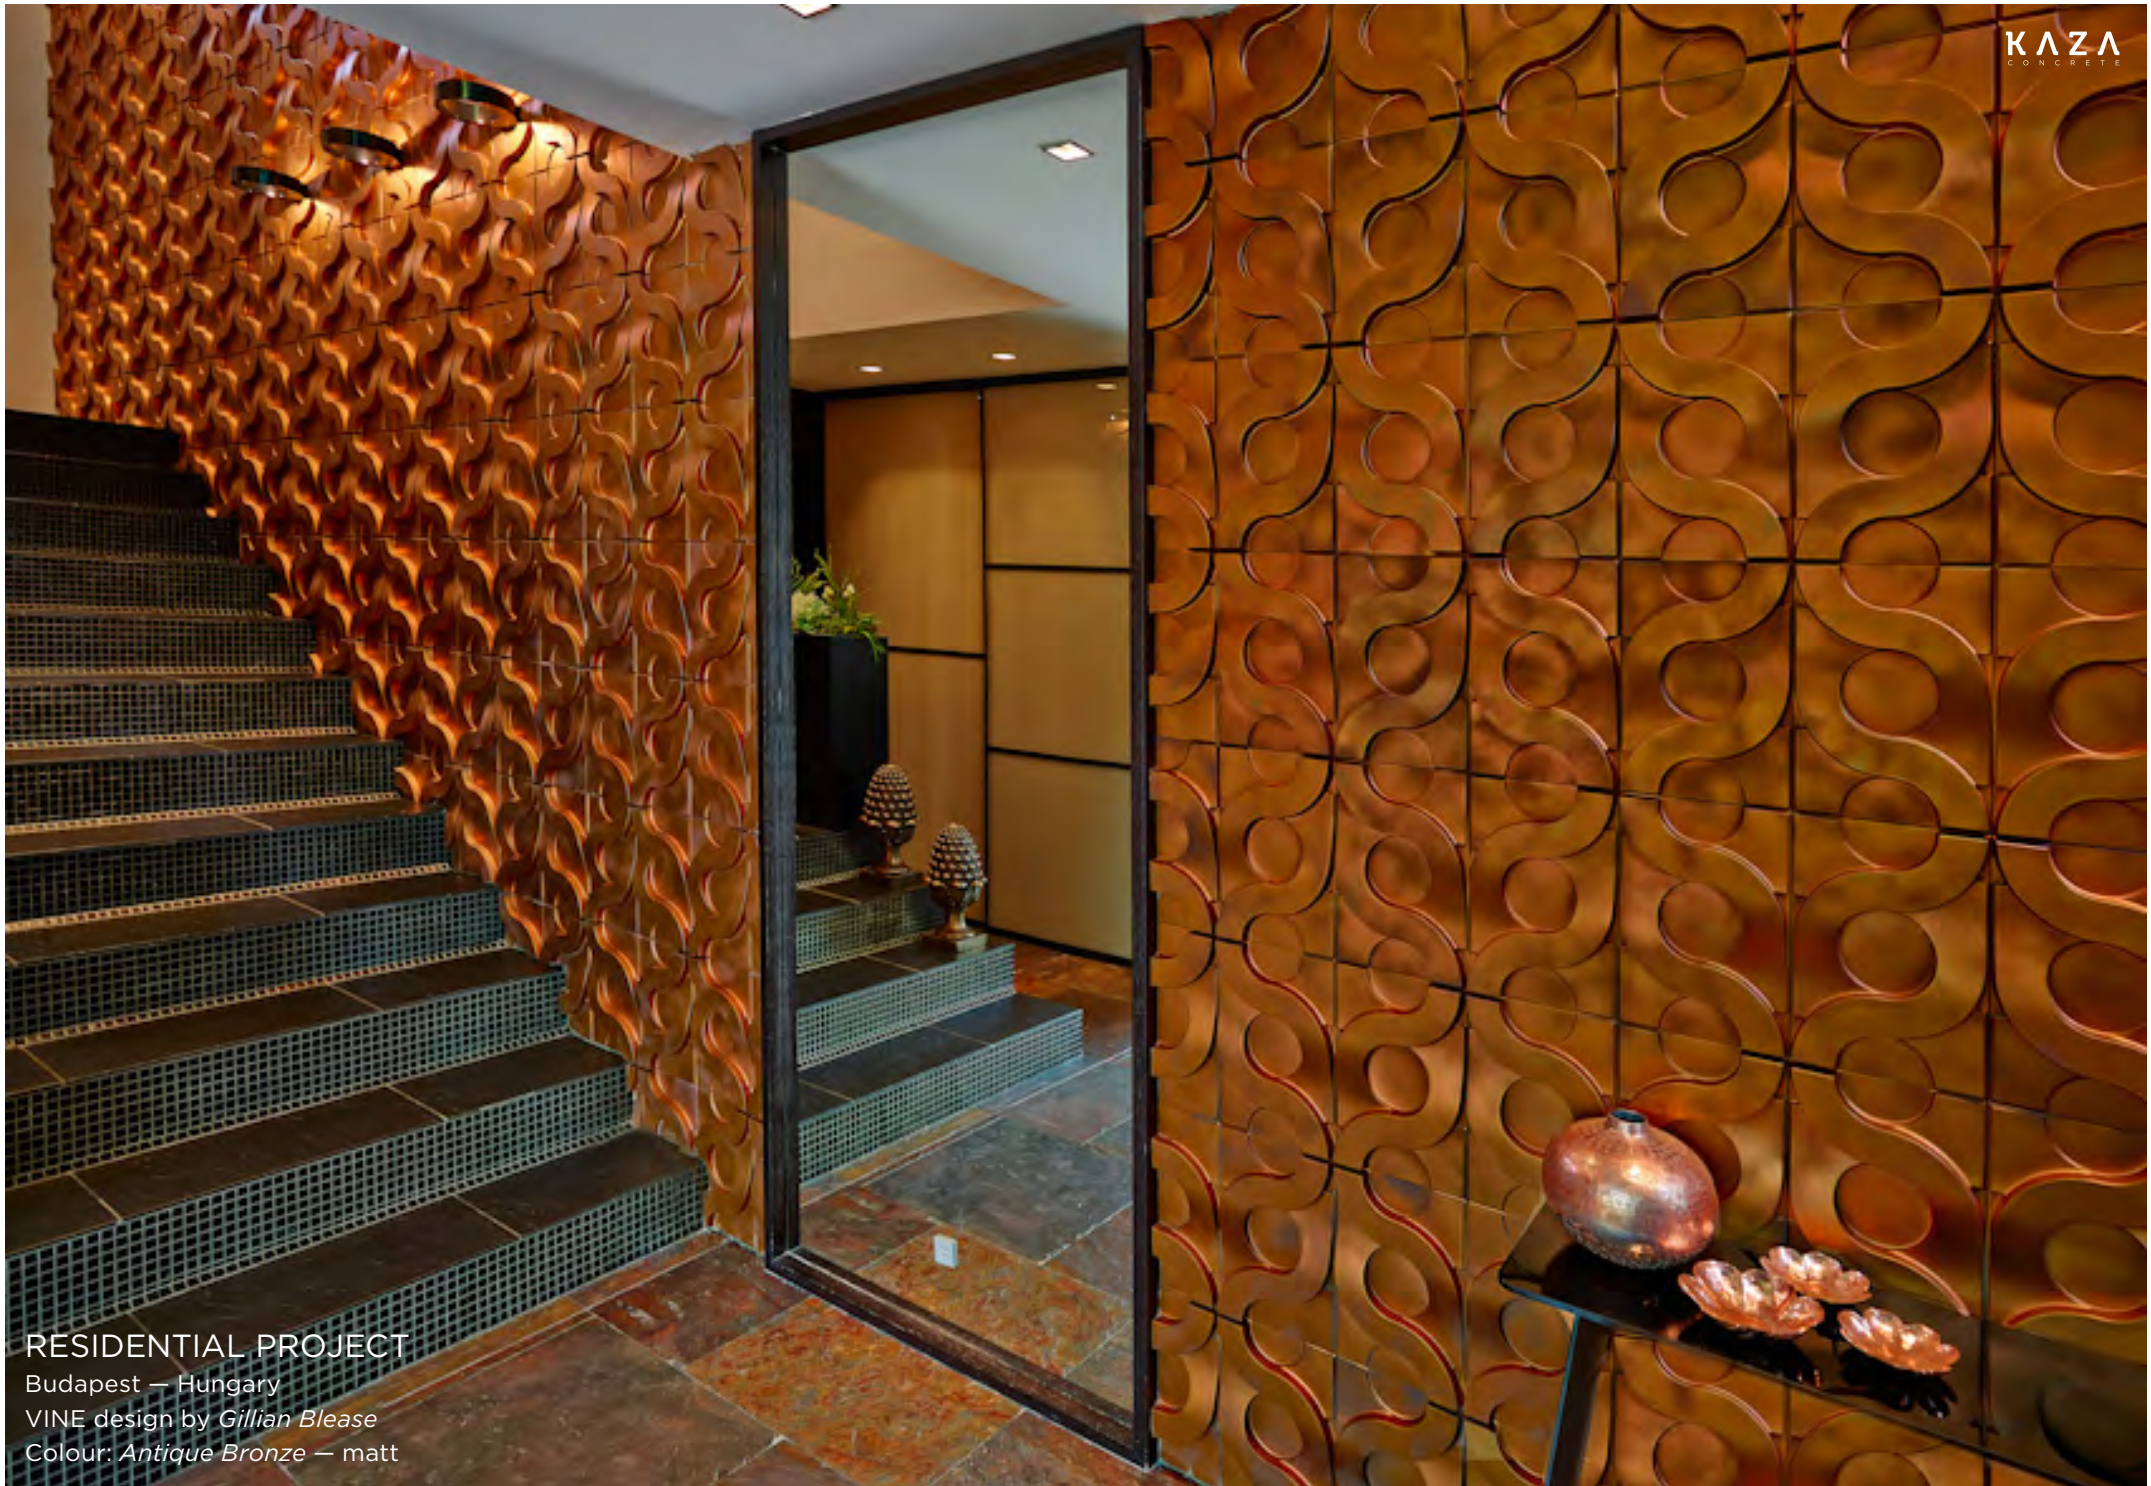

# RESIDENTIAL PROJECT

Budapest — Hungary

TOUCH design by Zsanett Kincses

Colour: Hello Eternity / white - matt, glossy

RESIDENTIAL PROJECT  
Budapest — Hungary  
VINE design by Gillian Blease  
Colour: Antique Bronze — matt