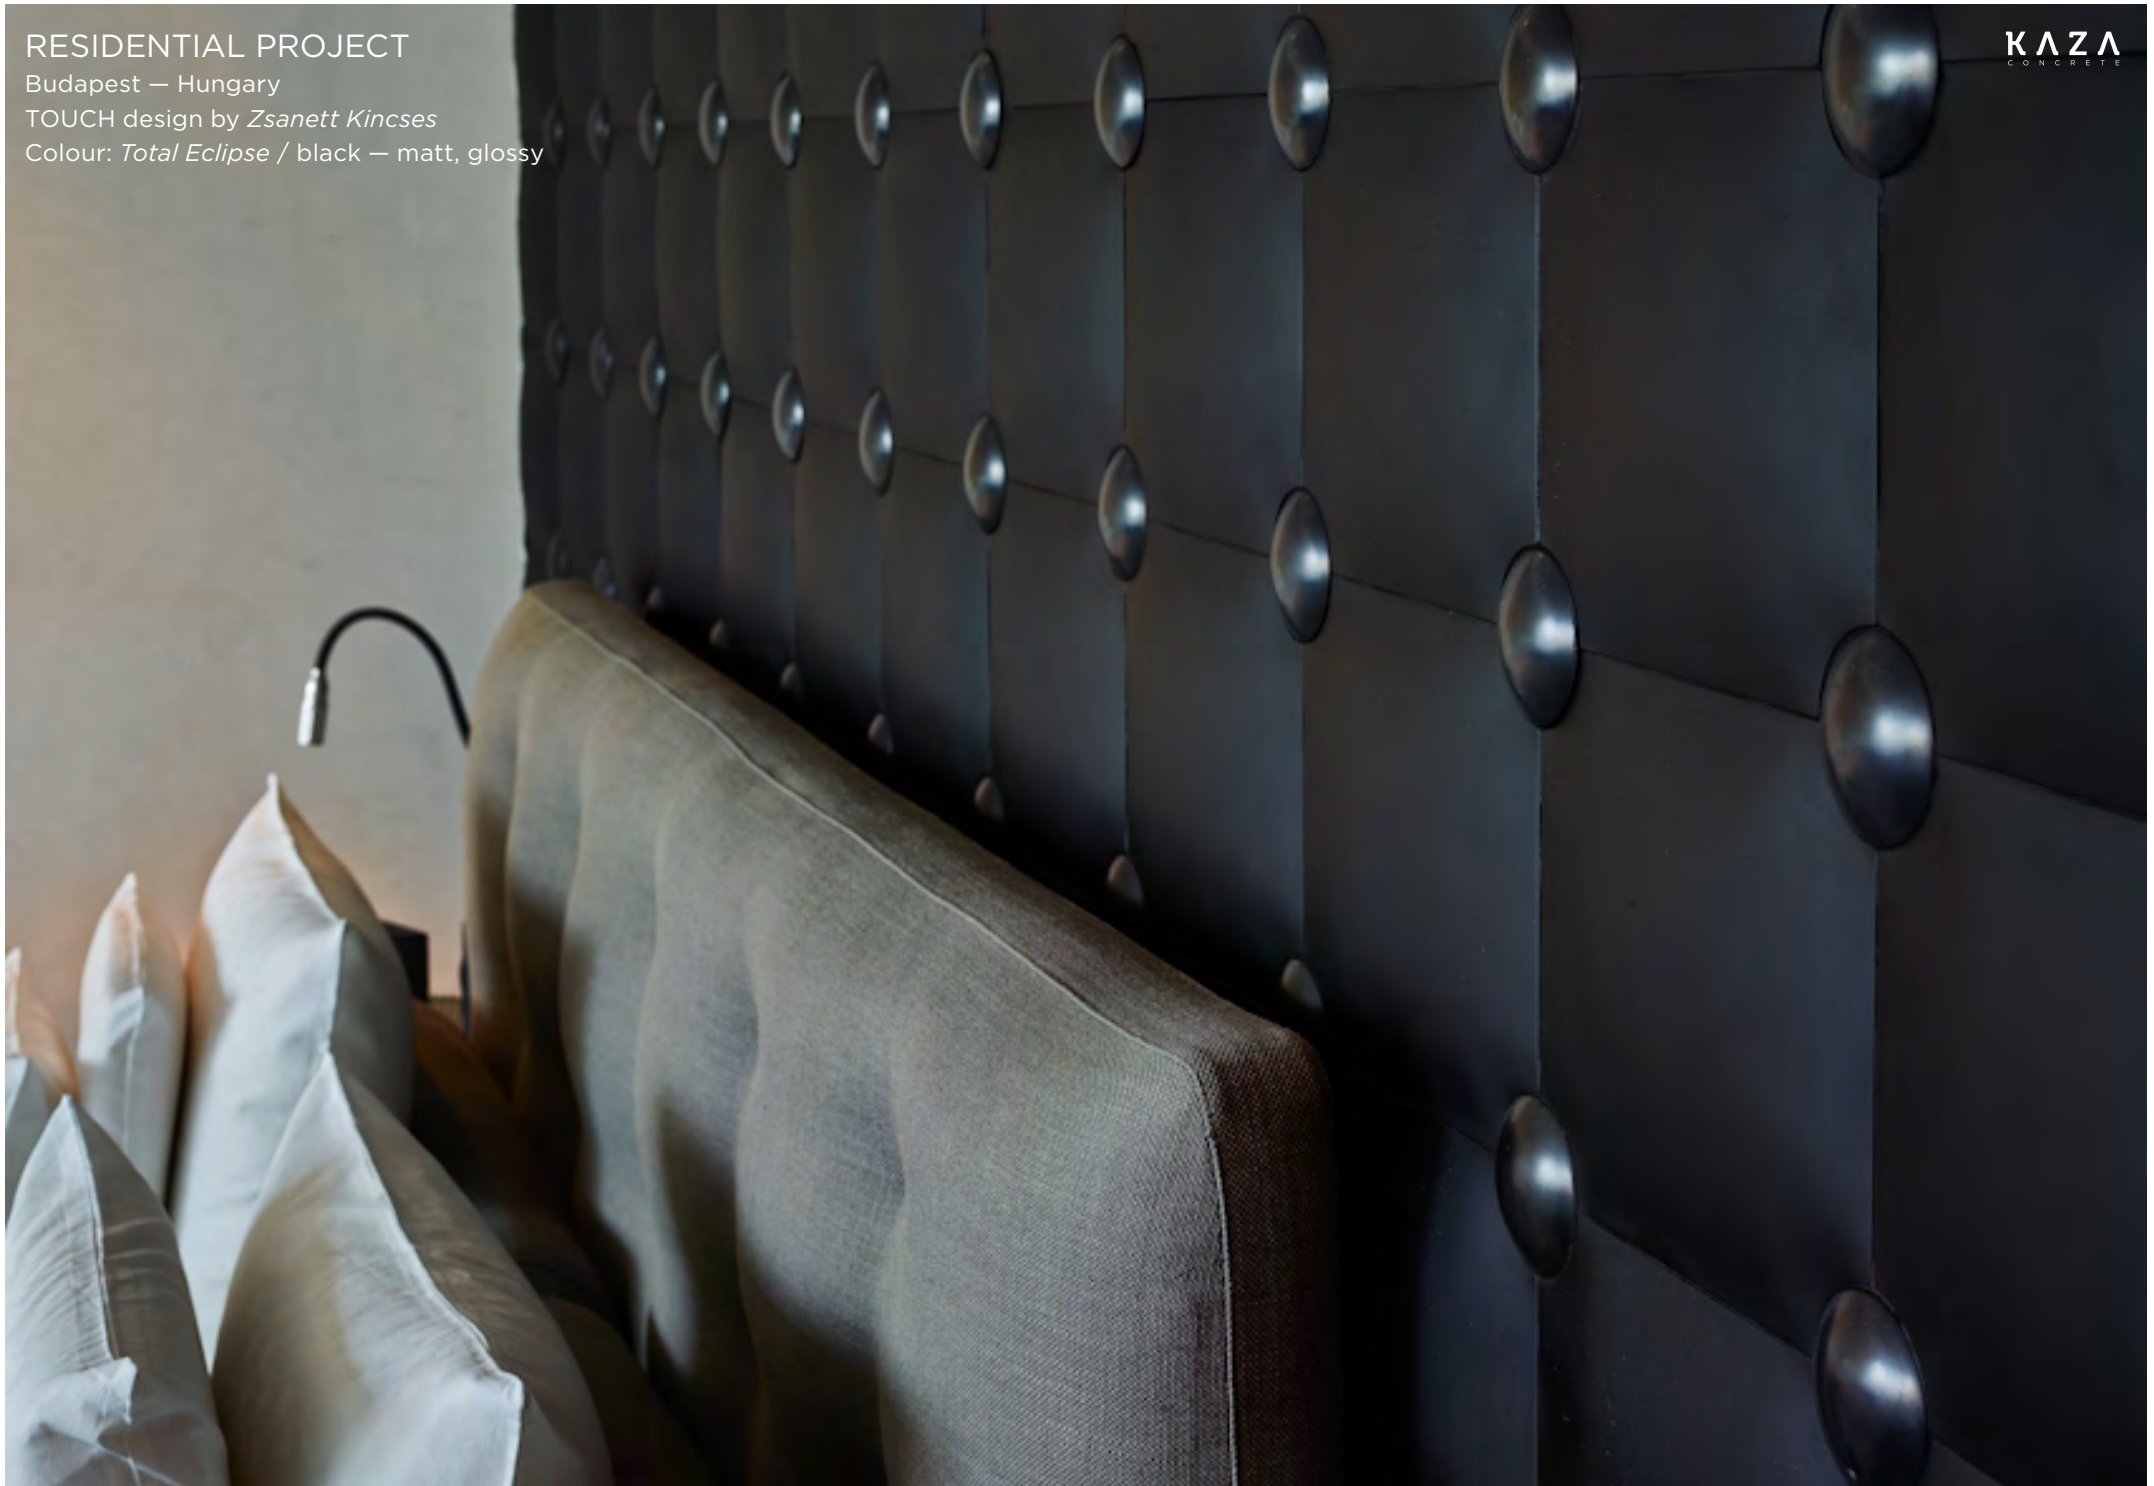

RESIDENTIAL PROJECT

Budapest — Hungary

TOUCH design by *Zsanett Kincses*

Colour: *Total Eclipse* / black — matt, glossy

KAZA
CONCRETE