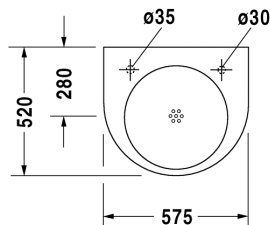

**Washbasin # 044358..00**

|&lt; 575 mm &gt;|

Architec

Washbasin	Dimension	Weight	Order number
without overflow, with tap platform, for mounting with in-wall-siphon kit, suitable for barrier-free applications, 575 mm Additional information Barrier-free according to DIN 18040-1 and DIN 18040-2			
<b>Colors</b>			
00 White Alpin			
<b>Variant</b>			
575 mm ● ●	575 x 520 mm	14,000 kg	044358..00
Sanitary ceramics with the special WonderGliss surface finish will remain clean and attractive-looking for a long time to come. When ordering WonderGliss please add a "1" as eleventh digit to the model number.			
<b>Accessories</b>			
In-wall-siphon kit	-	0,600 kg	005044
Drain cover	-	0,080 kg	005043
<b>Fixing</b>			
Fixing	ø 10 x 140 mm	0,200 kg	695100

All drawings contain the necessary measurements which are subject to standard tolerances. They are stated in mm and are non-binding. Exact measurements, in particular for customised installation scenarios, can only be taken from the finished ceramic piece.