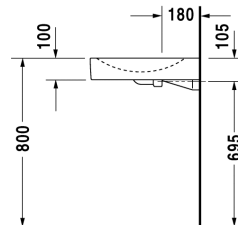

**Washbasin # 044358..00**

|&lt; 575 mm &gt;|

Architec

Washbasin	Dimension	Weight	Order number
without overflow, with tap platform, for mounting with in-wall-siphon kit, suitable for barrier-free applications, 575 mm Additional information Barrier-free according to DIN 18040-1 and DIN 18040-2			
<b>Colors</b>			
00 White Alpin			
<b>Variant</b>			
575 mm ● ●	575 x 520 mm	14,000 kg	044358..00
Sanitary ceramics with the special WonderGliss surface finish will remain clean and attractive-looking for a long time to come. When ordering WonderGliss please add a "1" as eleventh digit to the model number.			
<b>Accessories</b>			
In-wall-siphon kit	-	0,600 kg	005044
Drain cover	-	0,080 kg	005043
<b>Fixing</b>			
Fixing	ø 10 x 140 mm	0,200 kg	695100

All drawings contain the necessary measurements which are subject to standard tolerances. They are stated in mm and are non-binding. Exact measurements, in particular for customised installation scenarios, can only be taken from the finished ceramic piece.