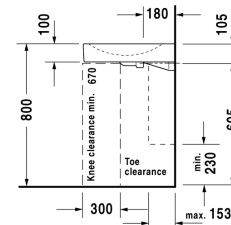

**Washbasin # 044358..00**

|&lt; 575 mm &gt;|

Architec

Washbasin	Dimension	Weight	Order number
without overflow, with tap platform, for mounting with in-wall-siphon kit, suitable for barrier-free applications, 575 mm Additional information Barrier-free according to DIN 18040-1 and DIN 18040-2			
<b>Colors</b>			
00 White Alpin			
<b>Variant</b>			
575 mm ● ●	575 x 520 mm	14,000 kg	044358..00
Sanitary ceramics with the special WonderGliss surface finish will remain clean and attractive-looking for a long time to come. When ordering WonderGliss please add a "1" as eleventh digit to the model number.			
<b>Accessories</b>			
In-wall-siphon kit	-	0,600 kg	005044
Drain cover	-	0,080 kg	005043
<b>Fixing</b>			
Fixing	ø 10 x 140 mm	0,200 kg	695100

All drawings contain the necessary measurements which are subject to standard tolerances. They are stated in mm and are non-binding. Exact measurements, in particular for customised installation scenarios, can only be taken from the finished ceramic piece.