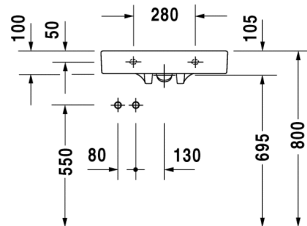

**Washbasin # 044358..00**

|&lt; 575 mm &gt;|

Architec

Washbasin	Dimension	Weight	Order number
without overflow, with tap platform, for mounting with in-wall-siphon kit, suitable for barrier-free applications, 575 mm Additional information Barrier-free according to DIN 18040-1 and DIN 18040-2			
<b>Colors</b>			
00 White Alpin			
<b>Variant</b>			
575 mm ● ●	575 x 520 mm	14,000 kg	044358..00
Sanitary ceramics with the special WonderGliss surface finish will remain clean and attractive-looking for a long time to come. When ordering WonderGliss please add a "1" as eleventh digit to the model number.			
<b>Accessories</b>			
In-wall-siphon kit	-	0,600 kg	005044
Drain cover	-	0,080 kg	005043
<b>Fixing</b>			
Fixing	ø 10 x 140 mm	0,200 kg	695100

All drawings contain the necessary measurements which are subject to standard tolerances. They are stated in mm and are non-binding. Exact measurements, in particular for customised installation scenarios, can only be taken from the finished ceramic piece.