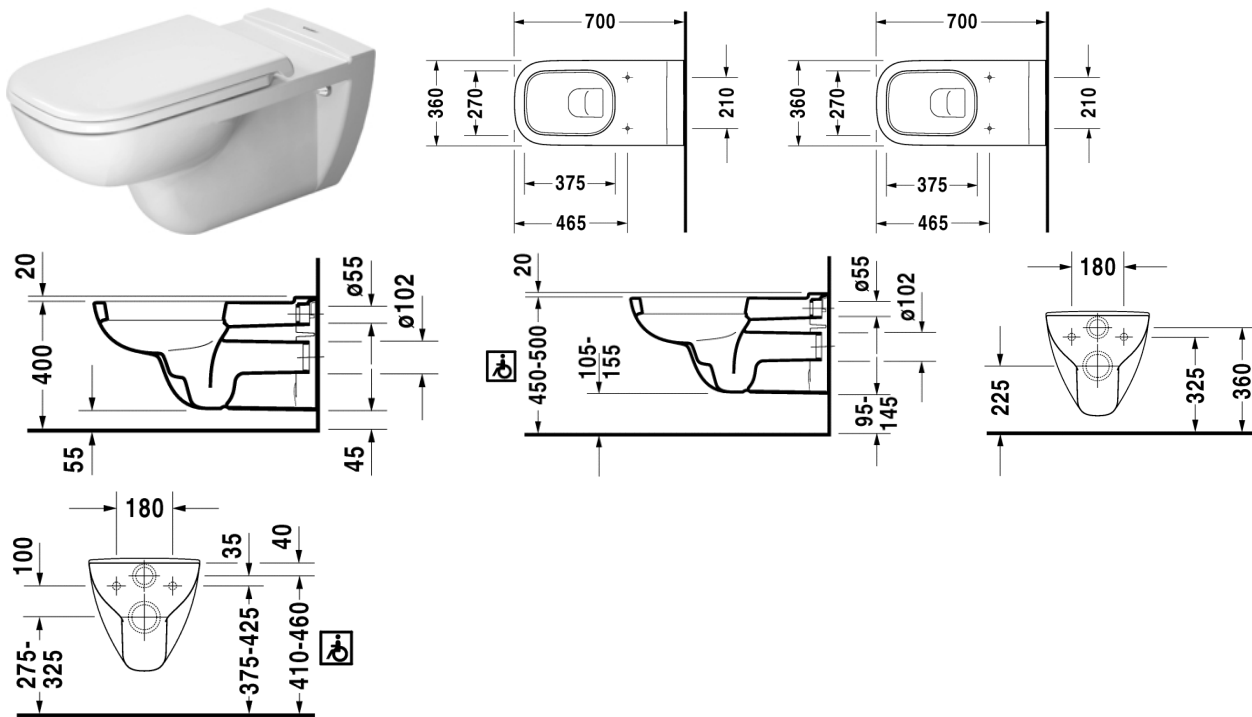

Toilet wall mounted # 222809..00

| < 360 mm > |

D-Code

Toilet wall mounted	Dimension	Weight	Order number
washdown model, suitable for barrier-free applications, projection 700 mm			
Colors			
00 White Alpin			
Variant			
	360 x 700 mm	28,300 kg	222809..00
Accessories			
Toilet seat and cover	-	-	006041
Fixing			
Fixing	Ø 12 x 180 mm	0,200 kg	006500