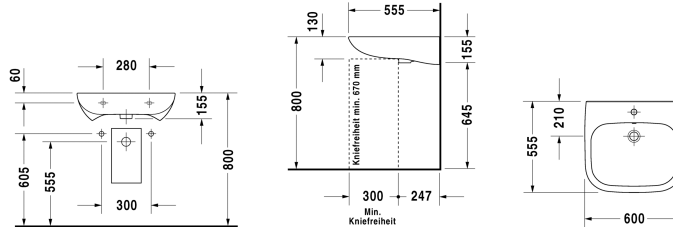

Washbasin # 231260..00

|< 600 mm >|

Washbasin	Dimension	Weight	Order number
with overflow, with tap platform, 600 mm			
Colors			
00 White Alpin			
Variant			
p	600 x 550 mm	18,600 kg	231260..00

All drawings contain the necessary measurements which are subject to standard tolerances. They are stated in mm and are non-binding. Exact measurements, in particular for customised installation scenarios, can only be taken from the finished ceramic piece.