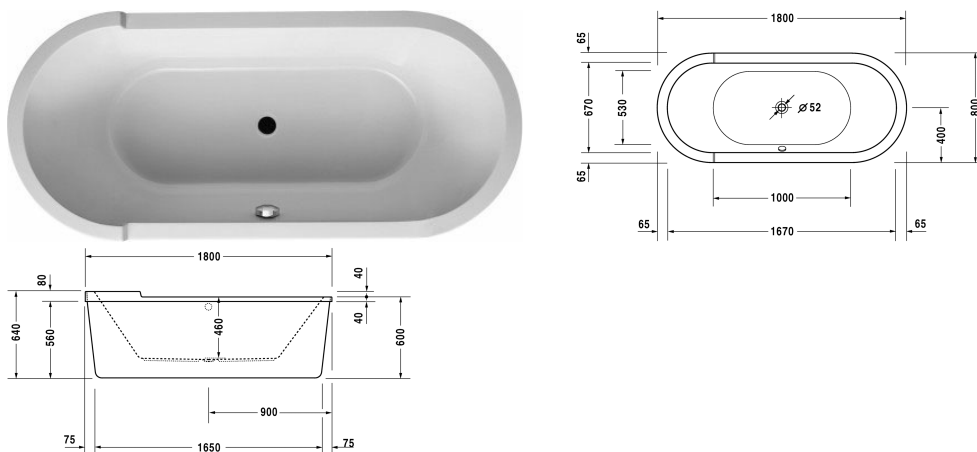

Starck tubs & showers Bathtub # 700010000000000

|< 1800 mm >|

Bathtub	Dimension	Weight	Order number
oval, freestanding, with two backrest slopes, with acrylic panel and support frame, sanitary acrylic, Filling capacity 170 litre, water level 365 mm			
Colors			
00 White Alpin			
Variant			
Basic model	1800 x 800 mm	58.000 kilogram	700010000000000
Suitable setting			
LED coloured light with remote control for bathtubs, (white -00, chrome -10)			790840
Bathtub handle chrome			792804
Suitable products			
Waste and overflow Quadroval with base inlet, chrome, for bathtubs, with flexible hose, **, outlet diameter 52 mm, length of bowden cable 725 mm,			791228
Waste and overflow Quadroval chrome, for bathtubs with central outlet, with flexible hose, outlet diameter 52 mm, length of bowden cable 850 mm,			792208
Waste and overflow Quadroval with water inlet, chrome, *, for bathtubs with central outlet, with flexible hose, outlet diameter 52 mm, length of bowden cable 850 mm,			792209

All drawings contain the necessary measurements which are subject to standard tolerances. They are stated in mm and are non-binding. Exact measurements, in particular for customised installation scenarios, can only be taken from the finished piece.