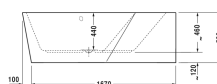

Paiova Bathtub Paiova 5 # 70039500000000

| < 1770 mm > |

Bathtub Paiova 5	Dimension	Weight	Order number
corner right, with seamless acrylic panel and support frame, with two different backrest slopes, sanitary acrylic , Filling capacity 205 litre , water level 340 mm			
Colors			
00 White Alpin			
Variant			
Basic model	1770 x 1300 mm	75.000 kilogram	70039500000000
Necessary accessory			
Waste and overflow Quadroval chrome			792208
Waste and overflow Quadroval with water inlet, chrome, *			792209
Waste and overflow Quadroval with base inlet, chrome, **			791228
Suitable setting			
Surcharge for drillings of the tub rim for faucet, from rim width 100 mm			790650
LED coloured light with remote control for bathtubs, (white -00, chrome -10)			790840
Bathtub handle chrome			792804
Suitable products			
Bathtub anchors for mounting and support of bathtubs and shower trays, 3 pieces,			790103
Rubber profile for noise reduction, length: 3300 mm, Width: 70 mm,			790126
Headrest for Happy D.2, Paiova 5, for Happy D.2 Plus, material: polyurethane, white,			790009

All drawings contain the necessary measurements which are subject to standard tolerances. They are stated in mm and are non-binding. Exact measurements, in particular for customised installation scenarios, can only be taken from the finished piece.