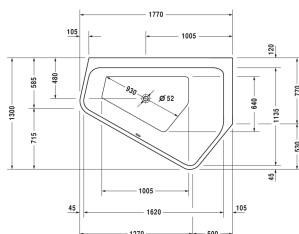

Paiova Bathtub Paiova 5 # 70039500000000

| < 1770 mm > |

Bathtub Paiova 5	Dimension	Weight	Order number
corner right, with seamless acrylic panel and support frame, with two different backrest slopes, sanitary acrylic , Filling capacity 205 litre , water level 340 mm			
Colors			
00 White Alpin			
Variant			
Basic model	1770 x 1300 mm	75.000 kilogram	70039500000000
Necessary accessory			
Waste and overflow Quadroval chrome			792208
Waste and overflow Quadroval with water inlet, chrome, *			792209
Waste and overflow Quadroval with base inlet, chrome, **			791228
Suitable setting			
Surcharge for drillings of the tub rim for faucet, from rim width 100 mm			790650
LED coloured light with remote control for bathtubs, (white -00, chrome -10)			790840
Bathtub handle chrome			792804
Suitable products			
Bathtub anchors for mounting and support of bathtubs and shower trays, 3 pieces,			790103
Rubber profile for noise reduction, length: 3300 mm, Width: 70 mm,			790126
Headrest for Happy D.2, Paiova 5, for Happy D.2 Plus, material: polyurethane, white,			790009

All drawings contain the necessary measurements which are subject to standard tolerances. They are stated in mm and are non-binding. Exact measurements, in particular for customised installation scenarios, can only be taken from the finished piece.