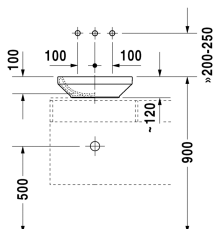

**Washbowl # 034943..00**

|< 430 mm >|

Washbowl	Dimension	Weight	Order number
ground, without overflow, without tap platform, fixings included, 430 mm			
<b>Colors</b>			
00 White Alpin			
<b>Variant</b>			
•	430 x 430 mm	10,300 kg	034943..00
Sanitary ceramics with the special WonderGliss surface finish will remain clean and attractive-looking for a long time to come. When ordering WonderGliss please add a "1" as eleventh digit to the model number.			
<b>Accessory</b>			
Design Siphon		1,500 kg	005036
Design angle valve with rosette	1/2" mm	0,500 kg	003045
Slotted waste	50 mm	0,300 kg	005024

All drawings contain the necessary measurements which are subject to standard tolerances. They are stated in mm and are non-binding. Exact measurements, in particular for customised installation scenarios, can only be taken from the finished ceramic piece.