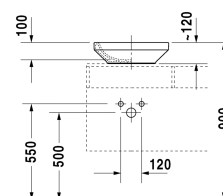

**Washbowl # 034943..00**

|< 430 mm >|

Washbowl	Dimension	Weight	Order number
ground, without overflow, without tap platform, fixings included, 430 mm			
<b>Colors</b>			
00 White Alpin			
<b>Variant</b>			
•	430 x 430 mm	10,300 kg	034943..00
Sanitary ceramics with the special WonderGliss surface finish will remain clean and attractive-looking for a long time to come. When ordering WonderGliss please add a "1" as eleventh digit to the model number.			
<b>Accessory</b>			
Design Siphon		1,500 kg	005036
Design angle valve with rosette	1/2" mm	0,500 kg	003045
Slotted waste	50 mm	0,300 kg	005024

All drawings contain the necessary measurements which are subject to standard tolerances. They are stated in mm and are non-binding. Exact measurements, in particular for customised installation scenarios, can only be taken from the finished ceramic piece.