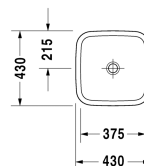

**Washbowl # 034943..00**

|< 430 mm >|

Washbowl	Dimension	Weight	Order number
ground, without overflow, without tap platform, fixings included, 430 mm			
<b>Colors</b>			
00 White Alpin			
<b>Variant</b>			
•	430 x 430 mm	10,300 kg	034943..00
Sanitary ceramics with the special WonderGliss surface finish will remain clean and attractive-looking for a long time to come. When ordering WonderGliss please add a "1" as eleventh digit to the model number.			
<b>Accessory</b>			
Design Siphon		1,500 kg	005036
Design angle valve with rosette	1/2" mm	0,500 kg	003045
Slotted waste	50 mm	0,300 kg	005024

All drawings contain the necessary measurements which are subject to standard tolerances. They are stated in mm and are non-binding. Exact measurements, in particular for customised installation scenarios, can only be taken from the finished ceramic piece.