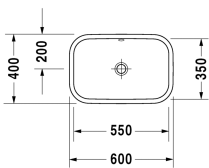

Washbowl # 231460..00

|< 600 mm >|

Washbowl	Dimension	Weight	Order number
ground, with overflow, without tap platform, fixings included, overflow clip chrome included, 600 mm			
Colors			
00 White Alpin			
Variant			
☒	600 x 400 mm	13,600 kg	231460..00
Sanitary ceramics with the special WonderGliss surface finish will remain clean and attractive-looking for a long time to come. When ordering WonderGliss please add a "1" as eleventh digit to the model number.			
Accessory			
Design Siphon		1,500 kg	005036
Design angle valve with rosette	1/2" mm	0,500 kg	003045
Pop-up basin waste with horizontal lever**		0,500 kg	005031
Push-open waste		0,350 kg	005052

All drawings contain the necessary measurements which are subject to standard tolerances. They are stated in mm and are non-binding. Exact measurements, in particular for customised installation scenarios, can only be taken from the finished ceramic piece.