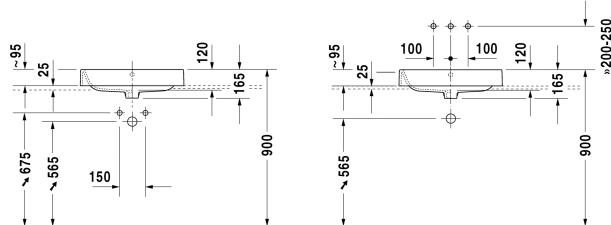

Washbowl # 231460..00

|< 600 mm >|

Washbowl	Dimension	Weight	Order number
ground, with overflow, without tap platform, fixings included, overflow clip chrome included, 600 mm			
Colors			
00 White Alpin			
Variant			
☒	600 x 400 mm	13,600 kg	231460..00
Sanitary ceramics with the special WonderGliss surface finish will remain clean and attractive-looking for a long time to come. When ordering WonderGliss please add a "1" as eleventh digit to the model number.			
Accessory			
Design Siphon		1,500 kg	005036
Design angle valve with rosette	1/2" mm	0,500 kg	003045
Pop-up basin waste with horizontal lever**		0,500 kg	005031
Push-open waste		0,350 kg	005052

All drawings contain the necessary measurements which are subject to standard tolerances. They are stated in mm and are non-binding. Exact measurements, in particular for customised installation scenarios, can only be taken from the finished ceramic piece.