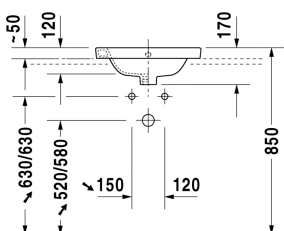

Vanity basin # 232748..00

|< 480 mm >|

Vanity basin	Dimension	Weight	Order number
countertop basin, with overflow, with tap platform, 480 mm			
Colors			
00 White Alpin			
Variant			
●		8,600 kg	232748..00
Sanitary ceramics with the special WonderGliss surface finish will remain clean and attractive-looking for a long time to come. When ordering WonderGliss please add a "1" as eleventh digit to the model number.			

All drawings contain the necessary measurements which are subject to standard tolerances. They are stated in mm and are non-binding. Exact measurements, in particular for customised installation scenarios, can only be taken from the finished ceramic piece.