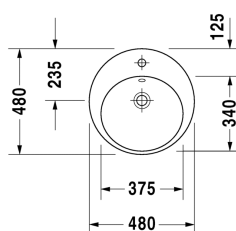

Vanity basin # 232748..00

|< 480 mm >|

Vanity basin	Dimension	Weight	Order number
countertop basin, with overflow, with tap platform, 480 mm			
Colors			
00 White Alpin			
Variant			
●		8,600 kg	232748..00
Sanitary ceramics with the special WonderGliss surface finish will remain clean and attractive-looking for a long time to come. When ordering WonderGliss please add a "1" as eleventh digit to the model number.			

All drawings contain the necessary measurements which are subject to standard tolerances. They are stated in mm and are non-binding. Exact measurements, in particular for customised installation scenarios, can only be taken from the finished ceramic piece.