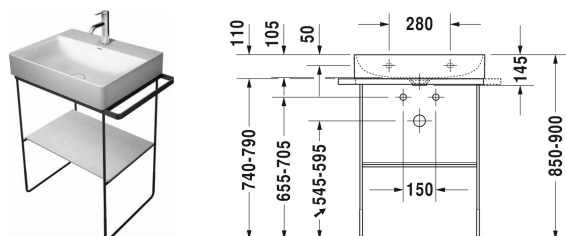

DuraSquare Metal console standing ** # 003101..00

|< 665 mm >|

Metal console standing **	Dimension	Weight	Order number
height adjustable +50 mm, fixings included, for washbasin # 235360, Towel rail right/left, reversible			
Colors			
10 Chrome 46 Black Matt			
Variant			
chrome	665 x 451 mm	6.000 kilogram	003101..00
Infobox			
** Glas inserts are not included - please order separately.			
Suitable products			
Washbasin, furniture washbasin without overflow, with tap platform, ceramic covered slotted waste included, underneath glazed, 600 x 470 mm	600 x 470 mm		235360
Glass inserts safety glass, for metal console # 003101, 003102, 570 x 380 mm	570 x 380 mm		009964

All drawings contain the necessary measurements which are subject to standard tolerances. They are stated in mm and are non-binding. Exact measurements, in particular for customised installation scenarios, can only be taken from the finished ceramic piece.