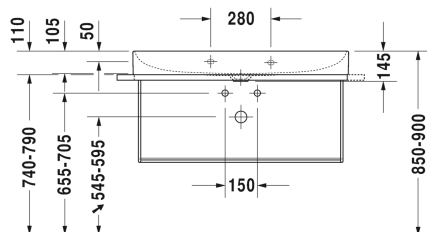

**DuraSquare Metal console wall mounted \*\* # 003104..00**

|< 1065 mm >|

Metal console wall mounted **	Dimension	Weight	Order number
fixings included, for washbasin # 235310, Towel rail right/left, reversible			
<b>Colors</b>			
10 Chrome 46 Black			
<b>Variant</b>			
chrome	1065 x 451 mm	6.000 kilogram	003104..00
<b>Infobox</b>			
** Glas inserts are not included - please order separately.			
<b>Suitable products</b>			
Washbasin, furniture washbasin without overflow, with tap platform, ceramic covered slotted waste included, underneath glazed, 1000 x 470 mm	1000 x 470 mm		235310
Glass inserts safety glass, for metal console # 003103, 003104, 970 x 380 mm	970 x 380 mm		009965
Washbasin, furniture washbasin without overflow, with tap platform, ceramic covered slotted waste included, underneath glazed, 1000 x 470 mm	1000 x 470 mm		235310

All drawings contain the necessary measurements which are subject to standard tolerances. They are stated in mm and are non-binding. Exact measurements, in particular for customised installation scenarios, can only be taken from the finished ceramic piece.