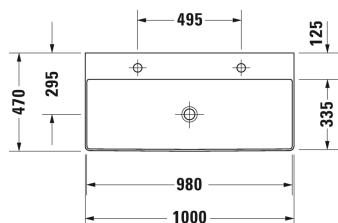

DuraSquare Washbasin ground # 2353100072

| < 1000 mm > |

Washbasin ground	Dimension	Weight	Order number
without overflow, with tap platform, ceramic covered slotted waste included, fixings included, 1000 mm			
Colors			
00 White Alpin			
Variant			
● _ _ ●	1000 x 470 mm	25.000 kilogram	2353100072
Infobox			
Made from DuraCeram			
Sanitary ceramics with the special WonderGliss surface finish will remain clean and attractive-looking for a long time to come. When ordering WonderGliss please add a "1" as eleventh digit to the model number.			
Accessory			
Design Siphon		1.500 kilogram	005036
Suitable products			
Console including drawers 2 drawers beneath console, 2 console supports, 1 cut-out central, 1200 x 550 mm	1200 x 550 mm		F08523
Vanity unit wall-mounted 1 pull-out compartment, countertop including one cut-out, for 1 above counter basin central, 1200 x 550 mm	1200 x 550 mm		KT6696
Vanity unit wall-mounted 2 drawers, upper drawer including cut-out for siphon and siphon cover, countertop including one cut-out, for 1 above counter basin central, 1200 x 550 mm	1200 x 550 mm		KT6656
Vanity unit wall-mounted 1 pull-out compartment, countertop including one cut-out, 1235 x 565 mm	1235 x 565 mm		S19528 L/M/R

All drawings contain the necessary measurements which are subject to standard tolerances. They are stated in mm and are non-binding. Exact measurements, in particular for customised installation scenarios, can only be taken from the finished ceramic piece.