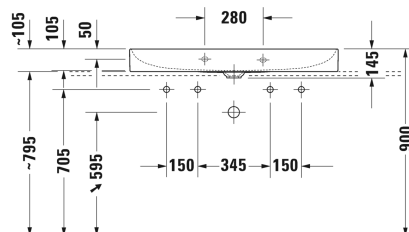

DuraSquare Washbasin ground # 2353100072

| < 1000 mm > |

Washbasin ground	Dimension	Weight	Order number
without overflow, with tap platform, ceramic covered slotted waste included, fixings included, 1000 mm			
Colors			
00 White Alpin			
Variant			
● _ _ ●	1000 x 470 mm	25.000 kilogram	2353100072
Infobox			
Made from DuraCeram			
Sanitary ceramics with the special WonderGliss surface finish will remain clean and attractive-looking for a long time to come. When ordering WonderGliss please add a "1" as eleventh digit to the model number.			
Accessory			
Design Siphon		1.500 kilogram	005036
Suitable products			
Console including drawers 2 drawers beneath console, 2 console supports, 1 cut-out central, 1200 x 550 mm	1200 x 550 mm		F08523
Vanity unit wall-mounted 1 pull-out compartment, countertop including one cut-out, for 1 above counter basin central, 1200 x 550 mm	1200 x 550 mm		KT6696
Vanity unit wall-mounted 2 drawers, upper drawer including cut-out for siphon and siphon cover, countertop including one cut-out, for 1 above counter basin central, 1200 x 550 mm	1200 x 550 mm		KT6656
Vanity unit wall-mounted 1 pull-out compartment, countertop including one cut-out, 1235 x 565 mm	1235 x 565 mm		S19528 L/M/R

All drawings contain the necessary measurements which are subject to standard tolerances. They are stated in mm and are non-binding. Exact measurements, in particular for customised installation scenarios, can only be taken from the finished ceramic piece.