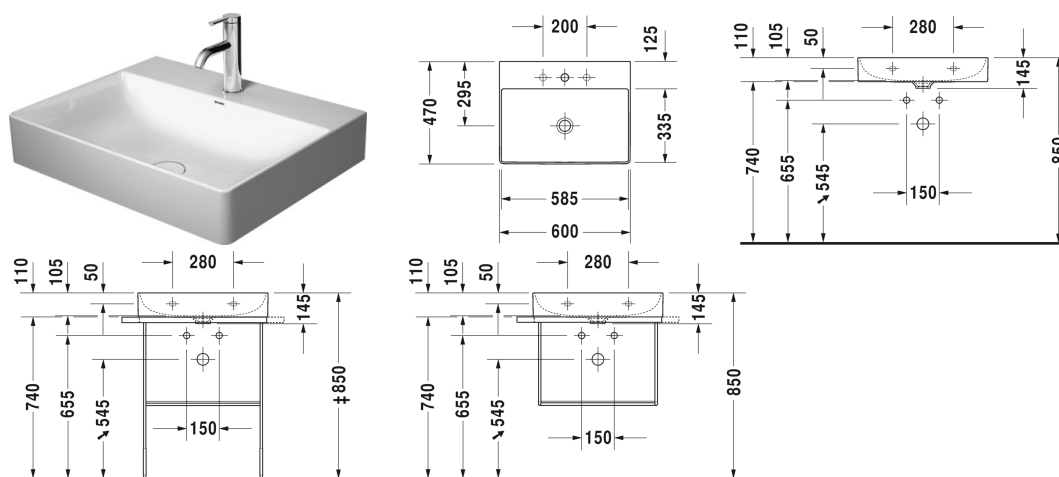

DuraSquare Washbasin # 2353600041 / 2353600044 / 2353600070

| < 600 millimetre > |

Washbasin	Dimension	Weight	Order number
without overflow, with tap platform, ceramic covered slotted waste included, 600 millimetre			
Colors			
00 White Alpin			
Variant			
●	600 x 470 millimetre	14.100 kilogram	2353600041
● ● ●	600 x 470 millimetre	14.100 kilogram	2353600044
☒	600 x 470 millimetre	14.100 kilogram	2353600070
Infobox			
Colours for glass inserts consistent with paint surfaces for furniture page XXX, Metal console: Towel rail can be mounted right or left			
Sanitary ceramics with the special WonderGliss surface finish will remain clean and attractive-looking for a long time to come. When ordering WonderGliss please add a "1" as eleventh digit to the model number.			
Accessory			
Design Siphon		1.500 kilogram	005036
Suitable products			
Glass inserts for Metal console # 003101, 003102, 570 x 380 millimetre	570 x 380 millimetre		009964

DuraSquare Washbasin # 2353600041 / 2353600044 / 2353600070

|< 600 millimetre >|

Metal console wall mounted fixings included, for Washbasin # 235360, Towel rail right/left, reversible, 665 x 451 millimetre	665 x 451 millimetre	003102
Metal console standing height adjustable +50 mm, fixings included, for Washbasin # 235360, Towel rail right/left, reversible, 665 x 451 millimetre	665 x 451 millimetre	003101

All drawings contain the necessary measurements which are subject to standard tolerances. They are stated in mm and are non-binding. Exact measurements, in particular for customised installation scenarios, can only be taken from the finished ceramic piece.