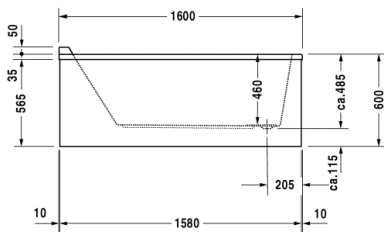

Bathtub # 70000100000000 / 710001005001000 /
760001001001000 / 760001002001000 / 760001003001000 /
760001004161000

|< 1600 mm >|

Starck Tubs/Shower trays

Bathtub	Dimension	Weight	Order number
rectangle, built-in or for panel, 5 mm sanitary acrylic			
Colors			
00 White Alpin			
Variant			
Basic model	1600 x 700 mm	25,500 kg	70000100000000
Combi-System L	1600 x 700 mm	-	710001005001000
Air-System	1600 x 700 mm	25,500 kg	760001001001000
Jet-System	1600 x 700 mm	25,500 kg	760001002001000
Combi-System P	1600 x 700 mm	25,500 kg	760001003001000
Combi-System E	1600 x 700 mm	25,500 kg	760001004161000
Accessory for bath- and whirltub			
Headrest	-	-	790000
Bathtub anchors	-	-	790103
Rubber profile	-	-	790104
Surcharge	-	-	790660
Suitable furniture panels			
Furniture panel	1590 x 690 mm	-	ST 8785
Furniture panel	1590 x 690 mm	-	ST 8780
Furniture panel	1580 x 690 mm	-	ST 8775
Furniture panel	-	-	ST 8937
Accessory for bathtub			
Support frame	-	-	790100
Waste and overflow Quadroval	-	-	790285
Waste and overflow Quadroval	-	-	790286
Support	-	-	790401
LED coloured light	-	-	790840

Bathtub # 700001000000000 / 710001005001000 /
 760001001001000 / 760001002001000 / 760001003001000 /
 760001004161000

|< 1600 mm >|

Starck Tubs/Shower trays

Bathtub	Dimension	Weight	Order number
Sound	-	-	791851
Acrylic panel	-	-	701066
Acrylic panel	-	2,000 kg	701071
Accessory for whirtub			
Surcharge	-	-	791205
LED coloured light	-	-	791850
Sound	-	-	791852
Sound	-	-	791853
Acrylic panel	-	-	703033
Acrylic panel	-	-	703038