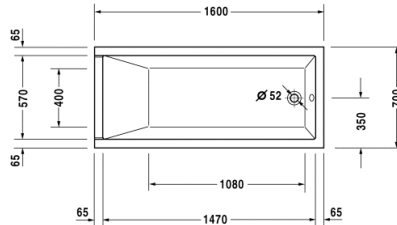

Bathtub # 70000100000000 / 710001005001000 /
760001001001000 / 760001002001000 / 760001003001000 /
760001004161000

|< 1600 mm >|

Starck Tubs/Shower trays

Bathtub	Dimension	Weight	Order number
rectangle, built-in or for panel, 5 mm sanitary acrylic			
Colors			
00 White Alpin			
Variant			
Basic model	1600 x 700 mm	25,500 kg	70000100000000
Combi-System L	1600 x 700 mm	-	710001005001000
Air-System	1600 x 700 mm	25,500 kg	760001001001000
Jet-System	1600 x 700 mm	25,500 kg	760001002001000
Combi-System P	1600 x 700 mm	25,500 kg	760001003001000
Combi-System E	1600 x 700 mm	25,500 kg	760001004161000
Accessory for bath- and whirltub			
Headrest	-	-	790000
Bathtub anchors	-	-	790103
Rubber profile	-	-	790104
Surcharge	-	-	790660
Suitable furniture panels			
Furniture panel	1590 x 690 mm	-	ST 8785
Furniture panel	1590 x 690 mm	-	ST 8780
Furniture panel	1580 x 690 mm	-	ST 8775
Furniture panel	-	-	ST 8937
Accessory for bathtub			
Support frame	-	-	790100
Waste and overflow Quadroval	-	-	790285
Waste and overflow Quadroval	-	-	790286
Support	-	-	790401
LED coloured light	-	-	790840

Bathtub # 700001000000000 / 710001005001000 /
 760001001001000 / 760001002001000 / 760001003001000 /
 760001004161000

|< 1600 mm >|

Starck Tubs/Shower trays

Bathtub	Dimension	Weight	Order number
Sound	-	-	791851
Acrylic panel	-	-	701066
Acrylic panel	-	2,000 kg	701071
Accessory for whirtub			
Surcharge	-	-	791205
LED coloured light	-	-	791850
Sound	-	-	791852
Sound	-	-	791853
Acrylic panel	-	-	703033
Acrylic panel	-	-	703038