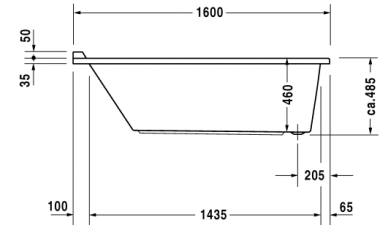

Bathtub # 70000100000000 / 710001005001000 /
760001001001000 / 760001002001000 / 760001003001000 /
760001004161000

|< 1600 mm >|

Starck Tubs/Shower trays

Bathtub	Dimension	Weight	Order number
rectangle, built-in or for panel, 5 mm sanitary acrylic			
Colors			
00 White Alpin			
Variant			
Basic model	1600 x 700 mm	25,500 kg	70000100000000
Combi-System L	1600 x 700 mm	-	710001005001000
Air-System	1600 x 700 mm	25,500 kg	760001001001000
Jet-System	1600 x 700 mm	25,500 kg	760001002001000
Combi-System P	1600 x 700 mm	25,500 kg	760001003001000
Combi-System E	1600 x 700 mm	25,500 kg	760001004161000
Accessory for bath- and whirltub			
Headrest	-	-	790000
Bathtub anchors	-	-	790103
Rubber profile	-	-	790104
Surcharge	-	-	790660
Suitable furniture panels			
Furniture panel	1590 x 690 mm	-	ST 8785
Furniture panel	1590 x 690 mm	-	ST 8780
Furniture panel	1580 x 690 mm	-	ST 8775
Furniture panel	-	-	ST 8937
Accessory for bathtub			
Support frame	-	-	790100
Waste and overflow Quadroval	-	-	790285
Waste and overflow Quadroval	-	-	790286
Support	-	-	790401
LED coloured light	-	-	790840

Bathtub # 700001000000000 / 710001005001000 /
 760001001001000 / 760001002001000 / 760001003001000 /
 760001004161000

|< 1600 mm >|

Starck Tubs/Shower trays

Bathtub	Dimension	Weight	Order number
Sound	-	-	791851
Acrylic panel	-	-	701066
Acrylic panel	-	2,000 kg	701071
Accessory for whirtub			
Surcharge	-	-	791205
LED coloured light	-	-	791850
Sound	-	-	791852
Sound	-	-	791853
Acrylic panel	-	-	703033
Acrylic panel	-	-	703038