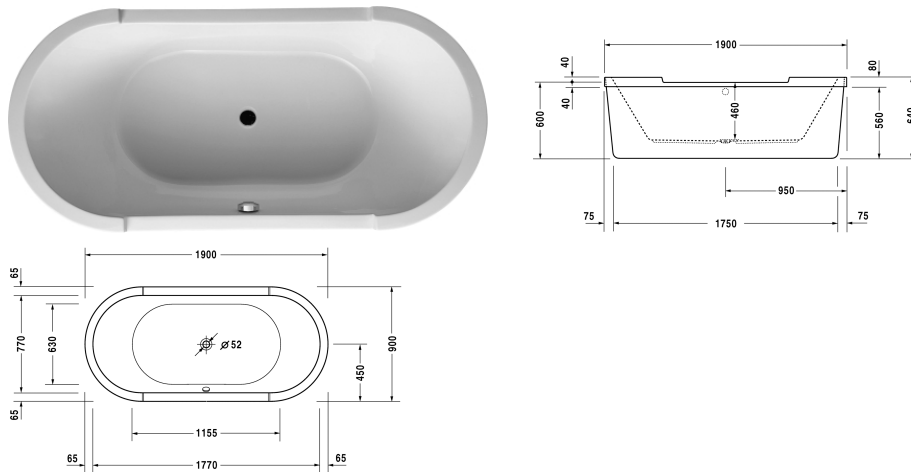

**Bathtub # 760012004161000**

|< 1,900 mm >|

Bathtub	Dimension	Weight	Order number
oval, freestanding, with acrylic panel and support frame, 5 mm sanitary acrylic			
<b>Colors</b>			
00 White Alpin			
<b>Variant</b>			
Basic model	1900 x 900 mm	72,000 kg	700012000000000
Combi-System L	1900 x 900 mm	72,000 kg	710012005001000
Air-System	1900 x 900 mm	72,000 kg	760012001001000
Jet-System	1900 x 900 mm	72,000 kg	760012002001000
Combi-System P	1900 x 900 mm	72,000 kg	760012003001000
Combi-System E	1900 x 900 mm	72,000 kg	760012004161000
<b>Accessory for bath- and whirltub</b>			
Surcharge for drillings of the tub rim for bathtub handle			790660
<b>Accessory for bathtub</b>			
Waste and overflow Quadroval chrome, for freestanding bathtubs, outlet diameter 52 mm, length of bowden cable 850 mm			790295
Waste and overflow Quadroval with water inlet, chrome, for freestanding bathtubs, outlet diameter 52 mm, (pipe interrupt necessary), (connection hose not included), length of bowden cable 850 mm			790296
Waste and overflow with base inlet, * pipe interrupt mandatory, connection hose # 790166 is recommended, chrome, *, outlet diameter 52 mm, (connection hose not included), for freestanding bathtubs			791228
Waste and overflow with base inlet, chrome, *, outlet diameter 52 mm, for freestanding bathtubs			790277
LED coloured light with remote control for bathtubs, (white -00, chrome -10)			790840
Sound for bathtubs			791851