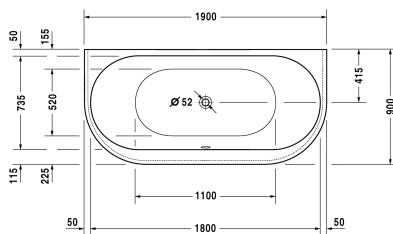

**Bathtub # 760248004161000 ...**

**< 1,900 mm >**

Bathtub	Dimension	Weight	Order number
back-to-wall, with acrylic panel and support frame, 5 mm sanitary acrylic			
<b>Colors</b>			
00 White Alpin			
<b>Variant</b>			
Basic model	1900 x 900 mm	38,000 kg	70024800000000
Combi-System L	1900 x 900 mm	38,000 kg	710248005001000
Combi-System L	1900 x 900 mm	38,000 kg	710248005001006
Air-System	1900 x 900 mm	38,000 kg	760248001001000
Air-System	1900 x 900 mm	38,000 kg	760248001001006
Jet-System	1900 x 900 mm	38,000 kg	760248002001000
Combi-System P	1900 x 900 mm	38,000 kg	760248003001000
Combi-System E	1900 x 900 mm	38,000 kg	760248004161000
Combi-System E	1900 x 900 mm	38,000 kg	760248004161006
<b>Accessory for bath- and whirltub</b>			
Headrest curved, white, for # 700244 - 700249, material: polyurethane			790008
Bathtub anchors for mounting and support of bathtubs and shower trays, 3 pieces			790103
Rubber profile for noise reduction and sealing against moisture, length: 3300 mm			790104
LED white light under bathtub rim, for # 700248			791849
<b>Accessory for bathtub</b>			
Waste and overflow Quadroval chrome, for bathtubs with central outlet, outlet diameter 52 mm, length of bowden cable 850 mm			790293
Waste and overflow Quadroval with water inlet, chrome, for bathtubs with central outlet, outlet diameter 52 mm, (pipe interrupt necessary), length of bowden cable 850 mm			790294
Waste and overflow with base inlet, chrome, *, outlet diameter 52 mm, for bathtubs			790275

*All drawings contain the necessary measurements which are subject to standard tolerances. They are stated in mm and are non-binding. Exact measurements, in particular for customised installation scenarios, can only be taken from the finished ceramic piece.*