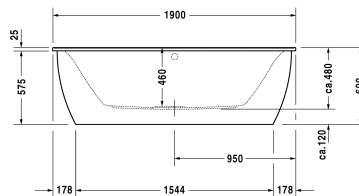

**Bathtub # 760248004161000 ...**

**< 1,900 mm >**

Bathtub	Dimension	Weight	Order number
back-to-wall, with acrylic panel and support frame, 5 mm sanitary acrylic			
<b>Colors</b>			
00 White Alpin			
<b>Variant</b>			
Basic model	1900 x 900 mm	38,000 kg	70024800000000
Combi-System L	1900 x 900 mm	38,000 kg	710248005001000
Combi-System L	1900 x 900 mm	38,000 kg	710248005001006
Air-System	1900 x 900 mm	38,000 kg	760248001001000
Air-System	1900 x 900 mm	38,000 kg	760248001001006
Jet-System	1900 x 900 mm	38,000 kg	760248002001000
Combi-System P	1900 x 900 mm	38,000 kg	760248003001000
Combi-System E	1900 x 900 mm	38,000 kg	760248004161000
Combi-System E	1900 x 900 mm	38,000 kg	760248004161006
<b>Accessory for bath- and whirltub</b>			
Headrest curved, white, for # 700244 - 700249, material: polyurethane			790008
Bathtub anchors for mounting and support of bathtubs and shower trays, 3 pieces			790103
Rubber profile for noise reduction and sealing against moisture, length: 3300 mm			790104
LED white light under bathtub rim, for # 700248			791849
<b>Accessory for bathtub</b>			
Waste and overflow Quadroval chrome, for bathtubs with central outlet, outlet diameter 52 mm, length of bowden cable 850 mm			790293
Waste and overflow Quadroval with water inlet, chrome, for bathtubs with central outlet, outlet diameter 52 mm, (pipe interrupt necessary), length of bowden cable 850 mm			790294
Waste and overflow with base inlet, chrome, *, outlet diameter 52 mm, for bathtubs			790275

*All drawings contain the necessary measurements which are subject to standard tolerances. They are stated in mm and are non-binding. Exact measurements, in particular for customised installation scenarios, can only be taken from the finished ceramic piece.*