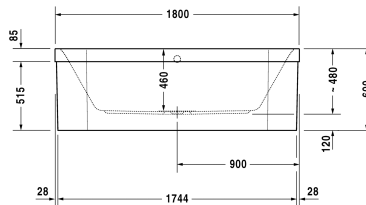

Bathtub # 760319004161000

|< 1,800 mm >|

Bathtub	Dimension	Weight	Order number
freestanding, with acrylic panel and support frame, 5 mm sanitary acrylic			
Colors			
00 White Alpin			
Variant			
5 mm sanitary acrylic, freestanding, with acrylic panel and support frame, Basic model	1800 x 800 mm	78,000 kg	700319000000000
freestanding, with acrylic panel and support frame, 5 mm sanitary acrylic, Combi-System L	1800 x 800 mm	78,000 kg	710319005001000
with acrylic panel and support frame, 5 mm sanitary acrylic, freestanding, Air-System	1800 x 800 mm	78,000 kg	760319001001000
with acrylic panel and support frame, 5 mm sanitary acrylic, freestanding, Jet-System	1800 x 800 mm	78,000 kg	760319002001000
with acrylic panel and support frame, 5 mm sanitary acrylic, freestanding, Combi-System P	1800 x 800 mm	78,000 kg	760319003001000
freestanding, with acrylic panel and support frame, 5 mm sanitary acrylic, Combi-System E	1800 x 800 mm	78,000 kg	760319004161000
Accessory for bath- and whirltub			
Headrest white, for Happy D.2, material: polyurethane			790009
Accessory for bathtub			
Waste and overflow Quadroval chrome, for Happy D.2 freestanding bathtub and bathtubs with integrated panel, bowden cable 700 mm, outlet diameter 52 mm			791219
Waste and overflow Quadroval with water inlet, chrome, for Happy D.2 freestanding bathtub and bathtubs with integrated panel, bowden cable 700 mm, (pipe interrupt necessary), outlet diameter 52 mm			791220
Waste and overflow with base inlet, chrome, *, outlet diameter 52 mm, for freestanding bathtubs			790277
LED coloured light with remote control for bathtubs, (white -00, chrome -10)			790840
Sound for bathtubs			791851

All drawings contain the necessary measurements which are subject to standard tolerances. They are stated in mm and are non-binding. Exact measurements, in particular for customised installation scenarios, can only be taken from the finished ceramic piece.