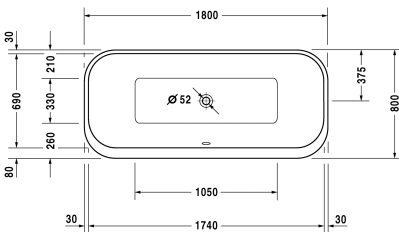

Bathtub # 760319004161000

|< 1,800 mm >|

Bathtub	Dimension	Weight	Order number
freestanding, with acrylic panel and support frame, 5 mm sanitary acrylic			
Colors			
00 White Alpin			
Variant			
5 mm sanitary acrylic, freestanding, with acrylic panel and support frame, Basic model	1800 x 800 mm	78,000 kg	700319000000000
freestanding, with acrylic panel and support frame, 5 mm sanitary acrylic, Combi-System L	1800 x 800 mm	78,000 kg	710319005001000
with acrylic panel and support frame, 5 mm sanitary acrylic, freestanding, Air-System	1800 x 800 mm	78,000 kg	760319001001000
with acrylic panel and support frame, 5 mm sanitary acrylic, freestanding, Jet-System	1800 x 800 mm	78,000 kg	760319002001000
with acrylic panel and support frame, 5 mm sanitary acrylic, freestanding, Combi-System P	1800 x 800 mm	78,000 kg	760319003001000
freestanding, with acrylic panel and support frame, 5 mm sanitary acrylic, Combi-System E	1800 x 800 mm	78,000 kg	760319004161000
Accessory for bath- and whirltub			
Headrest white, for Happy D.2, material: polyurethane			790009
Accessory for bathtub			
Waste and overflow Quadroval chrome, for Happy D.2 freestanding bathtub and bathtubs with integrated panel, bowden cable 700 mm, outlet diameter 52 mm			791219
Waste and overflow Quadroval with water inlet, chrome, for Happy D.2 freestanding bathtub and bathtubs with integrated panel, bowden cable 700 mm, (pipe interrupt necessary), outlet diameter 52 mm			791220
Waste and overflow with base inlet, chrome, *, outlet diameter 52 mm, for freestanding bathtubs			790277
LED coloured light with remote control for bathtubs, (white -00, chrome -10)			790840
Sound for bathtubs			791851

All drawings contain the necessary measurements which are subject to standard tolerances. They are stated in mm and are non-binding. Exact measurements, in particular for customised installation scenarios, can only be taken from the finished ceramic piece.