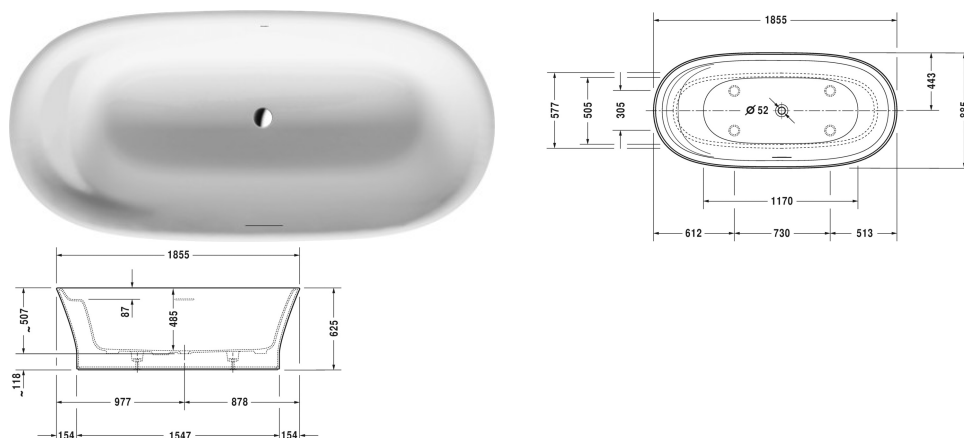

Bathtub # 700330000000000

|< 1855 mm >|

Bathtub	Dimension	Weight	Order number
freestanding, with seamless panel and support frame, with one backrest slope, with special waste and overflow, DuraSolid A			
Colors			
00 White Alpin			
Variant			
Basic model	1855 x 885 mm	102,000 kg	700330000000000
Suitable setting			
Sound for bathtubs			791851

All drawings contain the necessary measurements which are subject to standard tolerances. They are stated in mm and are non-binding. Exact measurements, in particular for customised installation scenarios, can only be taken from the finished ceramic piece.