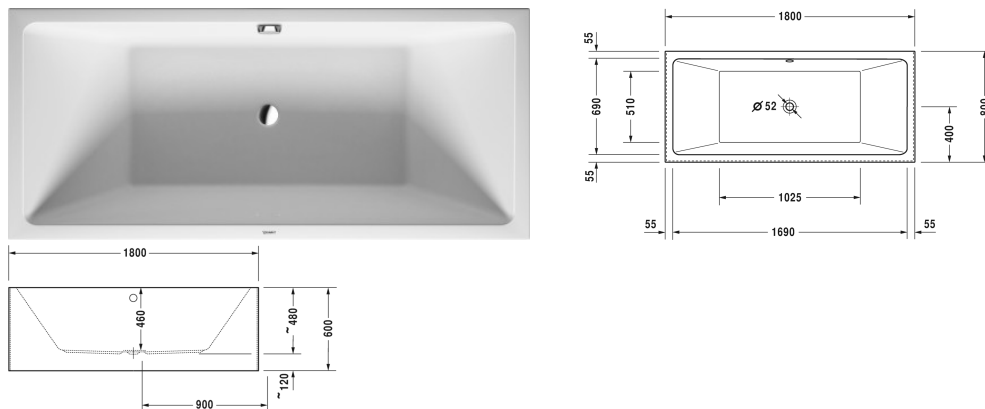

Vero Air Bathtub # 70041700000000

| < 1800 mm > |

Bathtub	Dimension	Weight	Order number
back-to-wall, with seamless acrylic panel and support frame, with two backrest slopes			
Colors			
00 White Alpin			
Variant			
Basic model	1800 x 800 mm	89.500 kilogram	70041700000000
Suitable setting			
LED coloured light with remote control for bathtubs, (white -00, chrome -10)			790840
Sound for bathtubs			791851
Suitable products			
Rubber profile for noise reduction, length: 3300 mm,			790104
Tub cover, 2 pcs. 800 x 450 mm, for 2nd floor # 700076, Darling New # 700244, Daro # 700028, D-Code # 700101, Happy D.2 # 700314, Vero # 700135, Vero Air # 700413, 700415, 700416, 700417, 700418,			791828
Tub cover with cut-out for hand shower hose, 2 pcs. 800 x 450 mm, for 2nd floor # 700076, Darling New # 700244, Daro # 700028, D-Code # 700101, Happy D.2 # 700314, Vero Air # 700413, 700415, 700416, 700417, 700418,			791829
Waste and overflow Quadroval with base inlet, chrome, for bathtubs, with flexible hose, **, outlet diameter 52 mm, length of bowden cable 725 mm,			791228
Waste and overflow Quadroval chrome, for bathtubs with slim bathtub rim, with flexible hose, outlet diameter 52 mm, length of bowden cable 725 mm,			791245

Vero Air Bathtub # 700417000000000

|< 1800 mm >|

Waste and overflow Quadroval with water inlet, chrome, *, for
bathtubs with slim bathtub rim, with flexible hose, outlet
diameter 52 mm, length of bowden cable 725 mm,

791248

*All drawings contain the necessary measurements which are subject to standard tolerances. They are stated in mm and are non-binding.
Exact measurements, in particular for customised installation scenarios, can only be taken from the finished ceramic piece.*