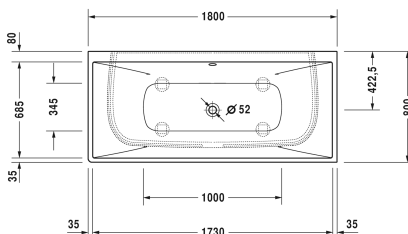

**DuraSquare Bathtub # 700429000000000**

| < 1800 millimetre > |

Bathtub	Dimension	Weight	Order number
back-to-wall, with seamless panel and support frame, with two backrest slopes, DuraSolid A			
<b>Colors</b>			
00 White Alpin			
<b>Variant</b>			
Basic model	1800 x 800 millimetre	108.000 kilogram	700429000000000
<b>Suitable setting</b>			
Sound for bathtubs			791851
<b>Suitable products</b>			
Rubber profile for noise reduction, length: 3300 mm,			790104
Waste and overflow Quadroval with base inlet, chrome, for bathtubs, with flexible hose, **, outlet diameter 52 mm, length of bowden cable 725 mm,			791228
Waste and overflow Quadroval chrome, for bathtubs with slim bathtub rim, with flexible hose, outlet diameter 52 mm, length of bowden cable 725 mm,			791245
Waste and overflow Quadroval with water inlet, chrome, *, for bathtubs with slim bathtub rim, with flexible hose, outlet diameter 52 mm, length of bowden cable 725 mm,			791248

All drawings contain the necessary measurements which are subject to standard tolerances. They are stated in mm and are non-binding. Exact measurements, in particular for customised installation scenarios, can only be taken from the finished ceramic piece.