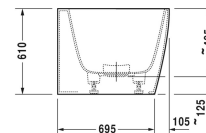

**DuraSquare Bathtub # 700429000000000**

| < 1800 millimetre > |

Bathtub	Dimension	Weight	Order number
back-to-wall, with seamless panel and support frame, with two backrest slopes, DuraSolid A			
<b>Colors</b>			
00 White Alpin			
<b>Variant</b>			
Basic model	1800 x 800 millimetre	108.000 kilogram	700429000000000
<b>Suitable setting</b>			
Sound for bathtubs			791851
<b>Suitable products</b>			
Rubber profile for noise reduction, length: 3300 mm,			790104
Waste and overflow Quadroval with base inlet, chrome, for bathtubs, with flexible hose, **, outlet diameter 52 mm, length of bowden cable 725 mm,			791228
Waste and overflow Quadroval chrome, for bathtubs with slim bathtub rim, with flexible hose, outlet diameter 52 mm, length of bowden cable 725 mm,			791245
Waste and overflow Quadroval with water inlet, chrome, *, for bathtubs with slim bathtub rim, with flexible hose, outlet diameter 52 mm, length of bowden cable 725 mm,			791248

All drawings contain the necessary measurements which are subject to standard tolerances. They are stated in mm and are non-binding. Exact measurements, in particular for customised installation scenarios, can only be taken from the finished ceramic piece.