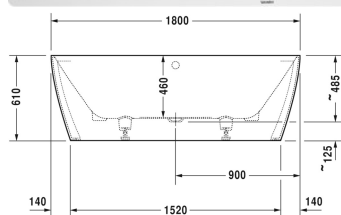

**DuraSquare Bathtub # 700429000000000**

| < 1800 millimetre > |

Bathtub	Dimension	Weight	Order number
back-to-wall, with seamless panel and support frame, with two backrest slopes, DuraSolid A			
<b>Colors</b>			
00 White Alpin			
<b>Variant</b>			
Basic model	1800 x 800 millimetre	108.000 kilogram	700429000000000
<b>Suitable setting</b>			
Sound for bathtubs			791851
<b>Suitable products</b>			
Rubber profile for noise reduction, length: 3300 mm,			790104
Waste and overflow Quadroval with base inlet, chrome, for bathtubs, with flexible hose, **, outlet diameter 52 mm, length of bowden cable 725 mm,			791228
Waste and overflow Quadroval chrome, for bathtubs with slim bathtub rim, with flexible hose, outlet diameter 52 mm, length of bowden cable 725 mm,			791245
Waste and overflow Quadroval with water inlet, chrome, *, for bathtubs with slim bathtub rim, with flexible hose, outlet diameter 52 mm, length of bowden cable 725 mm,			791248

All drawings contain the necessary measurements which are subject to standard tolerances. They are stated in mm and are non-binding. Exact measurements, in particular for customised installation scenarios, can only be taken from the finished ceramic piece.