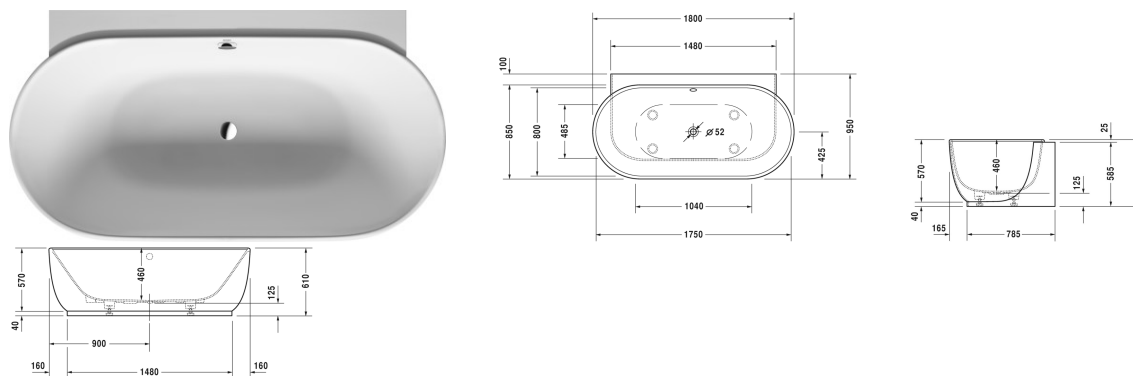

Luv Bathtub # 70043300000000

| < 1800 millimetre > |

Bathtub	Dimension	Weight	Order number
back-to-wall, with seamless panel and support frame, with two backrest slopes, DuraSolid A			
<b>Colors</b>			
00 White Alpin			
<b>Variant</b>			
Basic model	1800 x 950 millimetre	110.000 kilogram	70043300000000
<b>Suitable setting</b>			
Surcharge for drillings of the tub rim for faucet, from rim width 100 mm			790650
Sound for bathtubs			791851
<b>Suitable products</b>			
Rubber profile for noise reduction, length: 3300 mm,			790104
Waste and overflow Quadroval with base inlet, chrome, for bathtubs, with flexible hose, **, outlet diameter 52 mm, length of bowden cable 725 mm,			791228
Waste and overflow Quadroval chrome, for bathtubs with slim bathtub rim, with flexible hose, outlet diameter 52 mm, length of bowden cable 725 mm,			791245
Waste and overflow Quadroval with water inlet, chrome, *, for bathtubs with slim bathtub rim, with flexible hose, outlet diameter 52 mm, length of bowden cable 725 mm,			791248

All drawings contain the necessary measurements which are subject to standard tolerances. They are stated in mm and are non-binding. Exact measurements, in particular for customised installation scenarios, can only be taken from the finished ceramic piece.