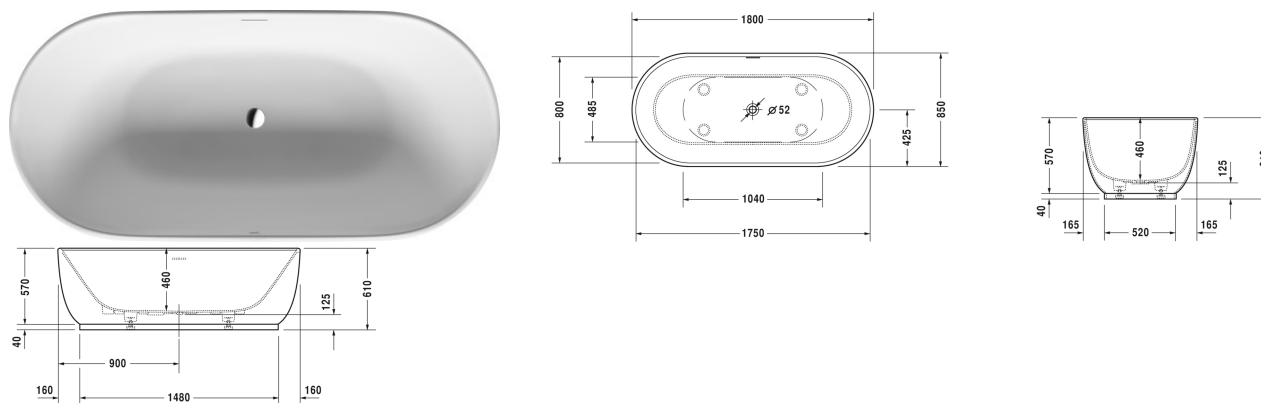

Luv Bathtub # 70043400000000

|< 1800 millimetre >|

Bathtub	Dimension	Weight	Order number
freestanding, with seamless panel and support frame, with two backrest slopes, with special waste and overflow, DuraSolid A			
Colors			
00 White Alpin			
Variant			
Basic model	1800 x 850 millimetre	114.000 kilogram	70043400000000
Suitable setting			
Sound for bathtubs			791851

All drawings contain the necessary measurements which are subject to standard tolerances. They are stated in mm and are non-binding. Exact measurements, in particular for customised installation scenarios, can only be taken from the finished ceramic piece.