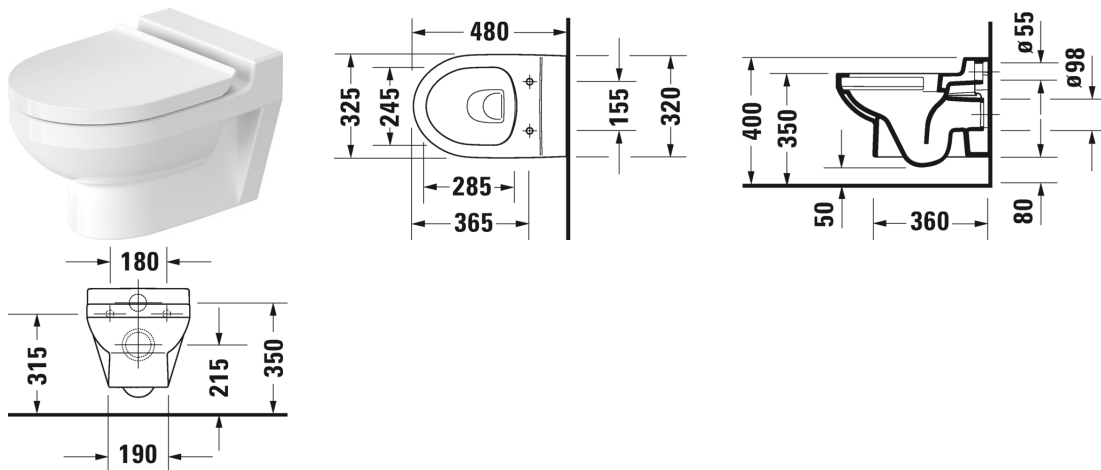

DuraStyle Basic Toilet wall mounted Duravit Rimless® #
 257409..00 / 257409..00

|< 325 mm >|

Toilet wall mounted Duravit Rimless®	Dimension	Weight	Order number
rimless, washdown model, model for children, UWL class 1, 4,5			
Colors			
00 White Alpin 20 HygieneGlaze (an antibacterial ceramic glaze that provides almost indefinite effectiveness)			
Variant			
•	325 x 480 mm	18.500 kilogram	257409..00
•	325 x 480 mm	18.500 kilogram	257409..00
Sanitary ceramics with the special WonderGliss surface finish will remain clean and attractive-looking for a long time to come. When ordering WonderGliss please add a "1" as eleventh digit to the model number.			
Accessory			
Fixing for wall mounted bidet and wall mounted toilet	Ø 12 x 180 mm	0.200 kilogram	006500
Suitable products			
Toilet seat and cover hinges stainless steel, with soft closure,			002139

All drawings contain the necessary measurements which are subject to standard tolerances. They are stated in mm and are non-binding. Exact measurements, in particular for customised installation scenarios, can only be taken from the finished piece.