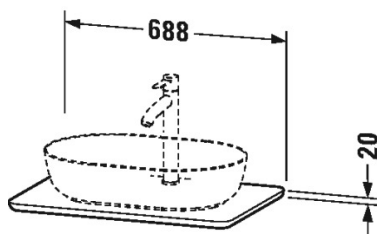

Luv Quartz stone console # LU9465

|< 688 mm >|

Quartz stone console	Dimension	Weight	Order number
1 console with one cut-out			
<b>Colors</b>			
M17 Quartz Stone White Structure M25 Quartz Stone Sand Structure M33 Quartz Stone Grey Structure			
<b>Variant</b>			
	688 x 475 mm		LU9465
<b>Infobox</b>			
suitable for vanity unit LU9560, LU9565, Please specify when ordering:			

*All drawings contain the necessary measurements which are subject to standard tolerances. They are stated in mm and are non-binding. Exact measurements, in particular for customised installation scenarios, can only be taken from the finished ceramic piece.*