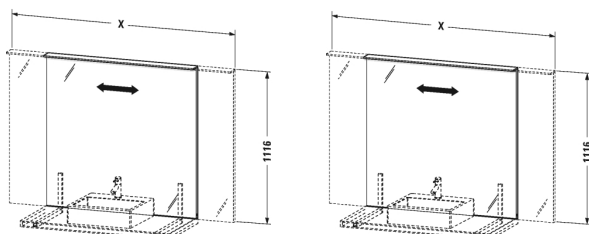

Delos Mirror on console (width variable) # DL744700000

|< 1200-1800 mm >|

Mirror on console (width variable)	Dimension	Weight	Order number
IP 44, LED dimming function, 1 sensor switch optional L/R/0, LED (lifespan > 30.000 hours), LED module fixed install, Energy class: A+			
Colors			
M00			
Variant			
LED module 3500 kelvin light colour, 17-26 W	1200-1800 x 36/105 mm		DL744700000
Infobox			
Distance between sensor and reflecting surfaces = minimum 75 mm, Length dimension for mirror and console must be identical, - Console (suitable consoles: # DL 020C, DL 023C, DL 030C, DL 033C), - Console support # DL 9963, Please specify when ordering; L = sensor switch left, R = sensor switch right, 0 = without sensor switch			
Suitable products			
Console Support 1 console support-bracket, for installation beneath console 550 mm depth, for mirror on console, fixings included, Black diamond, powder-coated, 40 x 498 mm	40 x 498 mm		DL9963

All drawings contain the necessary measurements which are subject to standard tolerances. They are stated in mm and are non-binding. Exact measurements, in particular for customised installation scenarios, can only be taken from the finished ceramic piece.