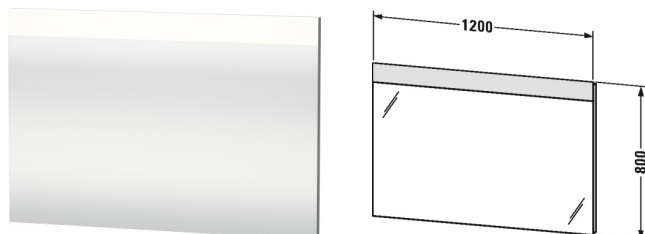

DuraStyle Mirror with lighting # DS747003737

|< 1200 mm >|

Mirror with lighting	Dimension	Weight	Order number
IP 44, LED dimming function, 1 sensor switch bottom right, LED (lifespan > 30.000 hours), LED module fixed install, Energy class: A, LED module 3500 kelvin light colour, 28 W			
Colors			
M37 White Aluminium Decor			
Variant			
	1200 x 40 mm		DS747003737
Infobox			
Distance between sensor and reflecting surfaces = minimum 75 mm			
Accessory			
Additional modules defog system with Auto-Off function			UV9849

All drawings contain the necessary measurements which are subject to standard tolerances. They are stated in mm and are non-binding. Exact measurements, in particular for customised installation scenarios, can only be taken from the finished ceramic piece.