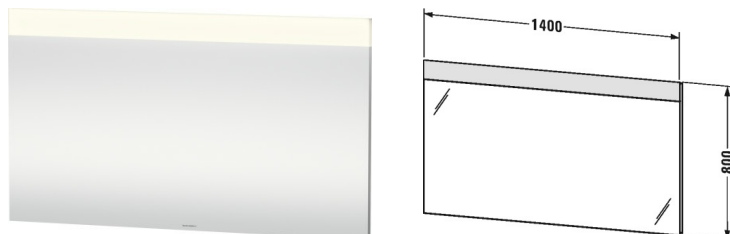

DuraStyle Mirror with lighting # DS747103737

|< 1400 mm >|

Mirror with lighting	Dimension	Weight	Order number
IP 44, LED dimming function, 1 sensor switch bottom right, LED (lifespan > 30.000 hours), LED module fixed install, Energy class: A, LED module 3500 Kelvin light colour, 33 W			
Colors			
M37 White Aluminium Decor			
Variant			
	1400 x 40 mm		DS747103737
Infobox			
Distance between sensor and reflecting surfaces = minimum 75 mm			
Accessory			
Additional modules defog system with Auto-Off function, mirror widths 1300, 1400, 1600 mm 76 W			UV9774

All drawings contain the necessary measurements which are subject to standard tolerances. They are stated in mm and are non-binding. Exact measurements, in particular for customised installation scenarios, can only be taken from the finished ceramic piece.