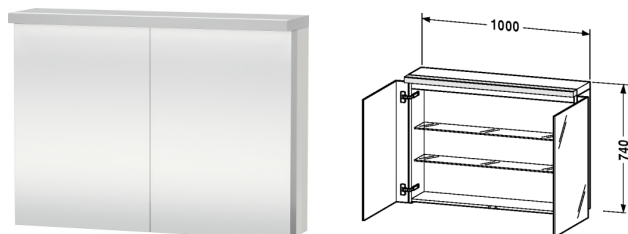

Fogo Mirror cabinet # F09676

|< 1000 mm >|

Mirror cabinet	Dimension	Weight	Order number
IP 44, 2 mirror doors, 2 glass shelves, 1 lamp T5 3500 kelvin light colour, 21 W, 1 socket unit, 1 sensor switch bottom right, wooden underfloor, Energy class: A, width 1200 mm (opened)			
Colors			
M03 Jade High Gloss Lacquer M10 Apricot Pearl High Gloss Lacquer M11 Cashmere Oak M12 Brushed Oak Real wood veneer M13 American Walnut Real wood veneer M14 Terra Decor M18 White Matt Decor M20 Apricot Pearl Satin Matt Lacquer M22 White High Gloss Decor M27 White Lilac High Gloss Lacquer M31 Pine Silver Decor M38 Dolomiti Grey High Gloss Lacquer M40 Black High Gloss Lacquer M43 Balsat Matt Decor M47 Stone Blue High Gloss Lacquer M49 Graphite Matt Decor M51 Pine Terra Decor M52 European Oak Decor M53 Chestnut Dark Decor M61 Olive Brown High Gloss Lacquer M69 Brushed Walnut Real wood veneer M71 Mediterranean Oak Real wood veneer M72 Brushed Dark Oak Real wood veneer M73 Ticino Cherry Tree Decor M79 Natural Walnut Decor M85 White High Gloss Lacquer M86 Cappuccino High Gloss Lacquer M87 White Lilac Satin Matt Lacquer M89 Flannel Grey High Gloss Lacquer M90 Flannel Grey Satin Matt Lacquer M91 Taupe Matt Decor			
Variant			
	1000 x 210/263 mm		F09676
Infobox			
Distance between sensor and reflecting surfaces = minimum 75 mm			

All drawings contain the necessary measurements which are subject to standard tolerances. They are stated in mm and are non-binding. Exact measurements, in particular for customised installation scenarios, can only be taken from the finished ceramic piece.