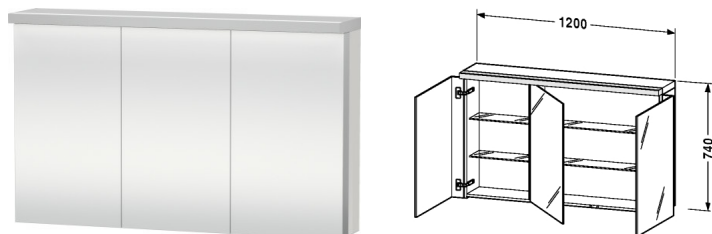

Fogo Mirror cabinet # F09678

| < 1200 mm > |

Mirror cabinet	Dimension	Weight	Order number
IP 44, 3 mirror doors, 4 glass shelves, 1 lamp T5 3500 kelvin light colour, 21 W, 1 socket unit, 1 sensor switch bottom right, wooden underfloor, Energy class: A, width 1400 mm (opened)			
Colors			
M03 Jade High Gloss Lacquer M10 Apricot Pearl High Gloss Lacquer M11 Cashmere Oak M12 Brushed Oak Real wood veneer M13 American Walnut Real wood veneer M14 Terra Decor M18 White Matt Decor M20 Apricot Pearl Satin Matt Lacquer M22 White High Gloss Decor M27 White Lilac High Gloss Lacquer M31 Pine Silver Decor M38 Dolomiti Grey High Gloss Lacquer M40 Black High Gloss Lacquer M43 Balsat Matt Decor M47 Stone Blue High Gloss Lacquer M49 Graphite Matt Decor M51 Pine Terra Decor M52 European Oak Decor M53 Chestnut Dark Decor M61 Olive Brown High Gloss Lacquer M69 Brushed Walnut Real wood veneer M71 Mediterranean Oak Real wood veneer M72 Brushed Dark Oak Real wood veneer M73 Ticino Cherry Tree Decor M79 Natural Walnut Decor M85 White High Gloss Lacquer M86 Cappuccino High Gloss Lacquer M87 White Lilac Satin Matt Lacquer M89 Flannel Grey High Gloss Lacquer M90 Flannel Grey Satin Matt Lacquer M91 Taupe Matt Decor			
Variant			
	1200 x 210/263 mm		F09678
Infobox			
Distance between sensor and reflecting surfaces = minimum 75 mm			