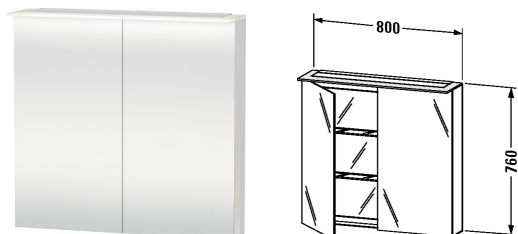

Happy D.2 Mirror cabinet # H27594

|< 800 mm >|

Mirror cabinet	Dimension	Weight	Order number
IP 44, LED dimming function, 2 mirror doors, back panel inside mirror glass, 2 glass shelves (clear glass), one socket unit with flap lid in top end, 1 sensor switch bottom right, LED (lifespan > 30.000 hours), LED module fixed install, Energy class: A+, LED module 3500 Kelvin light colour, 20 W			
Colors			
M11 Cashmere Oak M13 American Walnut Real wood veneer M22 White High Gloss Decor M52 European Oak Decor M72 Brushed Dark Oak Real wood veneer M75 Linen Decor			
Variant			
	800 x 138/208 mm		H27594
Infobox			
Distance between sensor and reflecting surfaces = minimum 75 mm			