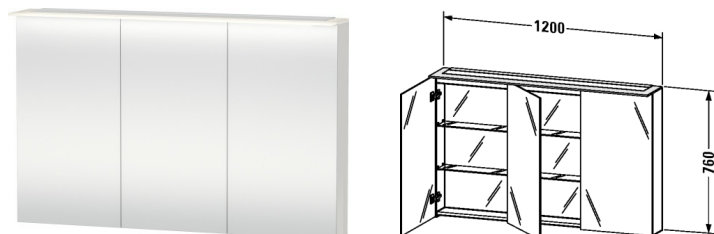

**Happy D.2 Mirror cabinet # H27596**

|&lt; 1200 mm &gt;|

Mirror cabinet	Dimension	Weight	Order number
IP 44, LED dimming function, 3 mirror doors, back panel inside mirror glass, 4 glass shelves (clear glass), one socket unit with flap lid in top end, 1 sensor switch bottom right, LED (lifespan > 30.000 hours), LED module fixed install, Energy class: A+, LED module 3500 Kelvin light colour, 31 W			
<b>Colors</b>			
M11 Cashmere Oak M13 American Walnut Real wood veneer M22 White High Gloss Decor M52 European Oak Decor M72 Brushed Dark Oak Real wood veneer M75 Linen Decor			
<b>Variant</b>			
	1200 x 138/208 mm		H27596
<b>Infobox</b>			
Distance between sensor and reflecting surfaces = minimum 75 mm			