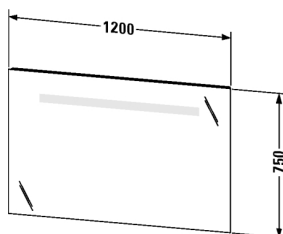

## Ketho Mirror with lighting # KT733300000

|< 1200 mm >|

Mirror with lighting	Dimension	Weight	Order number
IP 44, 1 sensor switch bottom right, LED (lifespan > 30.000 hours), LED module fixed install, Energy class: A++, LED module 3500 Kelvin light colour, 16 W			
<b>Colors</b>			
M00			
<b>Variant</b>			
	1200 x 41 mm		KT733300000
<b>Infobox</b>			
Distance between sensor and reflecting surfaces = minimum 75 mm			
<b>Accessory</b>			
Additional modules LED dimming function			UV9980

*All drawings contain the necessary measurements which are subject to standard tolerances. They are stated in mm and are non-binding. Exact measurements, in particular for customised installation scenarios, can only be taken from the finished ceramic piece.*