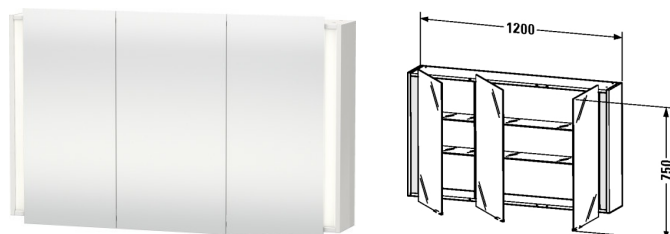

**Ketho Mirror cabinet # KT7533**

|&lt; 1200 mm &gt;|

Mirror cabinet	Dimension	Weight	Order number
IP 44, 3 mirror doors, 3 handles attached, 4 glass shelves, 1 socket inside right, 1 sensor switch bottom right, Energy class: A, 2 T5-lighting 3500 kelvin light colour, 14 W			
<b>Colors</b>			
M14 Terra Decor M18 White Matt Decor M22 White High Gloss Decor M31 Pine Silver Decor M43 Balsat Matt Decor M49 Graphite Matt Decor M51 Pine Terra Decor M52 European Oak Decor M53 Chestnut Dark Decor M73 Ticino Cherry Tree Decor M79 Natural Walnut Decor M91 Taupe Matt Decor			
<b>Variant</b>			
	1200 x 180 mm		KT7533
<b>Infobox</b>			
Handles attached, including fixing for installation on mirror glass as needed, Distance between sensor and reflecting surfaces = minimum 75 mm			