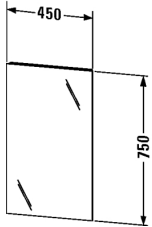

Mirror # KT 7229

|< 450 mm >|

Ketho

Mirror	Dimension	Weight	Order number
without lamp			
Variant			
	450 x 41 mm	-	KT 7229

#general.techdrawhintpdf