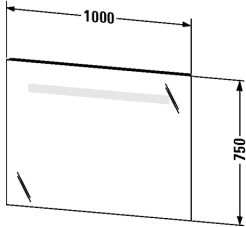

Mirror with lighting # KT 7332

|< 1,000 mm >|

Mirror with lighting	Dimension	Weight	Order number
IP 44, 1 sensor switch bottom right, LED module 3500 Kelvin light colour, 14 W			
Variant			
	1000 x 41 mm		KT 7332
Accessory			
LED dimming function LED dimming function			01_Dimmer

All drawings contain the necessary measurements which are subject to standard tolerances. They are stated in mm and are non-binding. Exact measurements, in particular for customised installation scenarios, can only be taken from the finished ceramic piece.