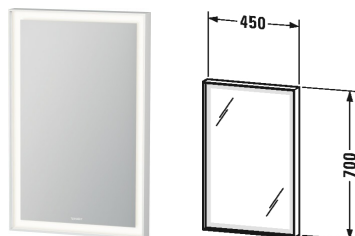

**L-Cube Mirror with lighting # LC737900000**

|&lt; 450 mm &gt;|

Mirror with lighting	Dimension	Weight	Order number
IP 44, LED lighting (4 sided), LED dimming function, 1 sensor switch bottom right, LED (lifespan > 30.000 hours), LED module fixed install, Energy class: A, LED module 3500 Kelvin light colour, 31 W			
<b>Colors</b>			
M00			
<b>Variant</b>			
	450 x 67 mm		LC737900000
<b>Infobox</b>			
Distance between sensor and reflecting surfaces = minimum 75 mm			

*All drawings contain the necessary measurements which are subject to standard tolerances. They are stated in mm and are non-binding. Exact measurements, in particular for customised installation scenarios, can only be taken from the finished ceramic piece.*