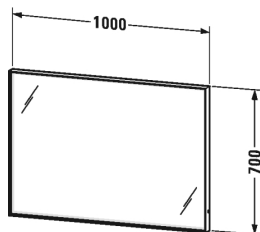

Mirror with lighting # LC7382

|< 1000 mm >|

Mirror with lighting	Dimension	Weight	Order number
IP 44, LED lighting (4-sided) 3300K, LED dimming function, 1 sensor switch bottom right, Energy class: A, LED module 3500 Kelvin light colour, 48 W			
Colors			
M00 #general.colorname_m00			
Variant			
	1000 x 67 mm		LC7382

All drawings contain the necessary measurements which are subject to standard tolerances. They are stated in mm and are non-binding. Exact measurements, in particular for customised installation scenarios, can only be taken from the finished ceramic piece.