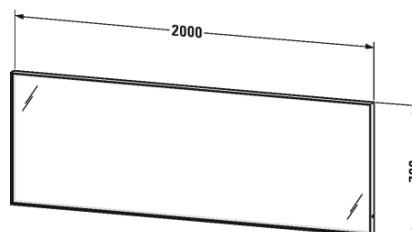

L-Cube Mirror with lighting # LC738700000

|< 2000 mm >|

Mirror with lighting	Dimension	Weight	Order number
IP 44, LED lighting (4 sided), LED dimming function, 1 sensor switch bottom right, LED (lifespan > 30.000 hours), LED module fixed install, Energy class: A, LED module 3500 Kelvin light colour, 81 W			
Colors			
M00			
Variant			
	2000 x 67 mm		LC738700000
Infobox			
Distance between sensor and reflecting surfaces = minimum 75 mm			
Accessory			
Additional modules defog system with Auto-Off function, mirror widths 1800, 2000 mm 72 W			UV9775

All drawings contain the necessary measurements which are subject to standard tolerances. They are stated in mm and are non-binding. Exact measurements, in particular for customised installation scenarios, can only be taken from the finished ceramic piece.