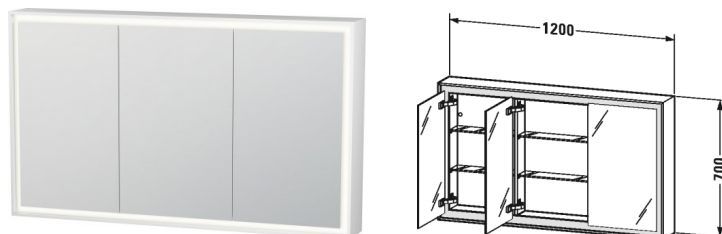

L-Cube Mirror cabinet # LC755300000

| < 1200 mm > |

Mirror cabinet	Dimension	Weight	Order number
IP 44, 3 mirror doors, 4 glass shelves (clear glass), back panel inside mirror glass, one socket unit with flap lid, 1 sensor switch bottom right, LED dimming function, LED (lifespan > 30.000 hours), LED module fixed install, Energy class: A, LED module 3500 Kelvin light colour, 52 W			
Colors			
M00			
Variant			
	1200 x 154 mm		LC755300000
Infobox			
Distance between sensor and reflecting surfaces = minimum 75 mm			
Accessory			
Additional modules LED light for washbasin area 3500 kelvin light colour, 3 W, LED dimming function, LED (lifespan > 30.000 hours), LED module fixed install, Energy class: A			UV9954

All drawings contain the necessary measurements which are subject to standard tolerances. They are stated in mm and are non-binding. Exact measurements, in particular for customised installation scenarios, can only be taken from the finished ceramic piece.