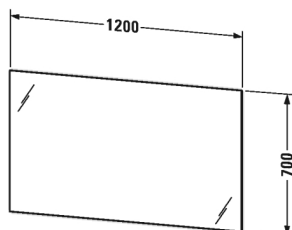

**Light and mirror Mirror with lighting # LM7808**

|< 1200 mm >|

Mirror with lighting	Dimension	Weight	Order number
"good" - version, IP 44, LED ambient light (4 sided), external switch, LED (lifespan > 30.000 hours), LED module fixed install, Energy class: A+, LED module 4000 kelvin light colour, 54 W			
<b>Colors</b>			
<b>Variant</b>			
	1200 x 33 mm		LM7808
<b>Infobox</b>			
on/off function only with external wall switch possible, only mains voltage 220V -240V possible			

*All drawings contain the necessary measurements which are subject to standard tolerances. They are stated in mm and are non-binding. Exact measurements, in particular for customised installation scenarios, can only be taken from the finished ceramic piece.*