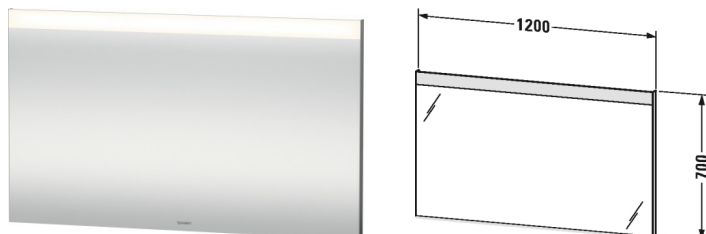

Light and mirror Mirror with lighting # LM7838

|< 1200 mm >|

Mirror with lighting	Dimension	Weight	Order number
"good" - version, IP 44, LED single light field, external switch, LED (lifespan > 30.000 hours), LED module fixed install, Energy class: A++, LED module 4000 kelvin light colour, 17 W			
Colors			
Variant	1200 x 35 mm		LM7838
Infobox			
on/off function only with external wall switch possible, only mains voltage 220V -240V possible			

All drawings contain the necessary measurements which are subject to standard tolerances. They are stated in mm and are non-binding. Exact measurements, in particular for customised installation scenarios, can only be taken from the finished ceramic piece.