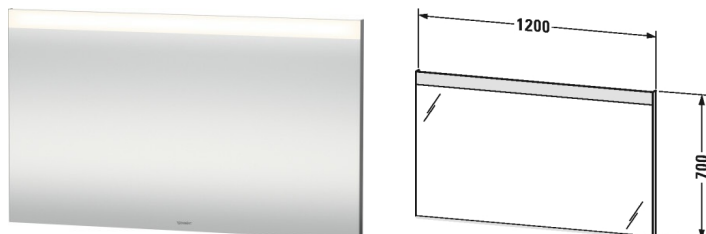

**Light and mirror Mirror with lighting # LM785800000**

| &lt; 1200 mm &gt; |

Mirror with lighting	Dimension	Weight	Order number
"best" - version, IP 44, LED single light field, LED dimming function, 1 sensor switch bottom right, defog system with Auto-Off function, LED light for washbasin area, LED (lifespan > 30.000 hours), LED module fixed install, Energy class: A++, LED module 4000 kelvin light colour, 35 W			
<b>Colors</b>			
00 White Alpin			
<b>Variant</b>			
	1200 x 35 mm		LM785800000
<b>Infobox</b>			
Distance between sensor and reflecting surfaces = minimum 75 mm, Sensor switches lighting and heating at the same time, only mains voltage 220V -240V possible			

All drawings contain the necessary measurements which are subject to standard tolerances. They are stated in mm and are non-binding. Exact measurements, in particular for customised installation scenarios, can only be taken from the finished ceramic piece.