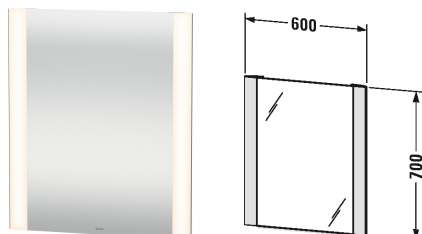

Light and mirror Mirror with lighting # LM788500000

|< 600 mm >|

Mirror with lighting	Dimension	Weight	Order number
"best" - version, IP 44, LED dual light fields, LED dimming function, 1 sensor switch bottom right, defog system with Auto-Off function, LED light for washbasin area, LED (lifespan > 30.000 hours), LED module fixed install, Energy class: A++, LED module 4000 kelvin light colour, 26 W			
Colors			
00 White Alpin			
Variant			
	600 x 34 mm		LM788500000
Infobox			
Distance between sensor and reflecting surfaces = minimum 75 mm, Sensor switches lighting and heating at the same time, only mains voltage 220V -240V possible			