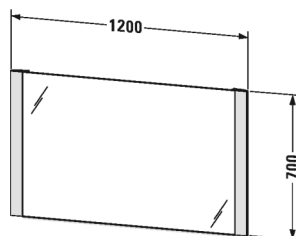

Light and mirror Mirror with lighting # LM788800000

|< 1200 mm >|

Mirror with lighting	Dimension	Weight	Order number
"best" - version, IP 44, LED dual light fields, LED dimming function, 1 sensor switch bottom right, defog system with Auto-Off function, LED light for washbasin area, LED (lifespan > 30.000 hours), LED module fixed install, Energy class: A++, LED module 4000 kelvin light colour, 35 W			
Colors			
00 White Alpin			
Variant			
	1200 x 34 mm		LM788800000
Infobox			
Distance between sensor and reflecting surfaces = minimum 75 mm, Sensor switches lighting and heating at the same time, only mains voltage 220V -240V possible			

All drawings contain the necessary measurements which are subject to standard tolerances. They are stated in mm and are non-binding. Exact measurements, in particular for customised installation scenarios, can only be taken from the finished ceramic piece.